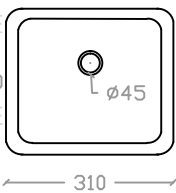

## theVERVE TANITO VU 2045

Undercounter Basin

Basin : L270mm x W310mm x H140mm

Top view

Side view

Front view

\*ALL MEASUREMENT ARE CORRECT AS PER DATE OF MEASUREMENT

\*ALL DIMENSION TOLERANCE  $\pm 10$ mm