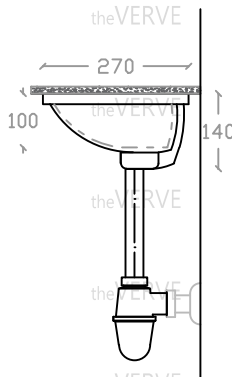

## theVERVE TANITO VU 2045

Undercounter Basin

Basin : L270mm x W310mm x H140mm

Top view

Side view

Front view

\*ALL MEASUREMENT ARE CORRECT AS PER DATE OF MEASUREMENT

\*ALL DIMENSION TOLERANCE  $\pm 10$ mm