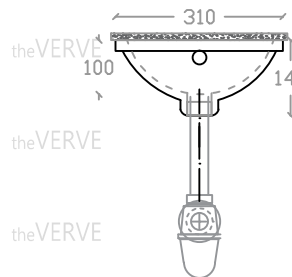

## theVERVE TANITO VU 2045

Undercounter Basin

Basin : L270mm x W310mm x H140mm

Top view

Side view

Front view

\*ALL MEASUREMENT ARE CORRECT AS PER DATE OF MEASUREMENT

\*ALL DIMENSION TOLERANCE  $\pm 10$ mm