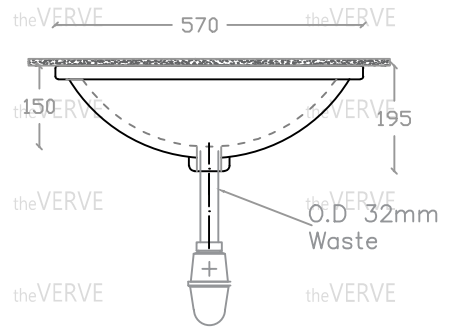

theVERVE TANITO VU 2015

Undercounter Basin

Basin : L435mm x W570mm x H195mm

Top view

Side view

Front view

- *ALL MEASUREMENT ARE CORRECT AS PER DATE OF MEASUREMENT
- *ALL DIMENSION TOLERANCE $\pm 10\text{mm}$
- *WEIGHT TOLERANCE $\pm 5\%$

Measurement By:	Victor 23.01.2025	Verified By:		Prepared By:	Victor 14.07.2025
-----------------	----------------------	--------------	--	--------------	----------------------

the **VERVE**
COLLEZIONE DI LUSO