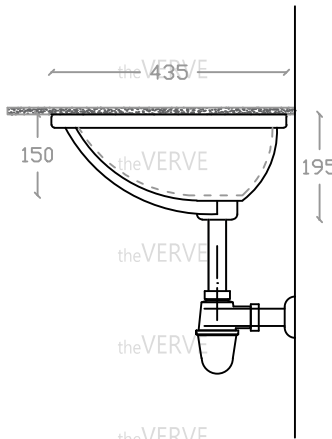

theVERVE TANITO VU 2015

Undercounter Basin

Basin : L435mm x W570mm x H195mm

Top view

Side view

Front view

- *ALL MEASUREMENT ARE CORRECT AS PER DATE OF MEASUREMENT
- *ALL DIMENSION TOLERANCE $\pm 10\text{mm}$
- *WEIGHT TOLERANCE $\pm 5\%$

Measurement By:	Victor 23.01.2025	Verified By:		Prepared By:	Victor 14.07.2025
-----------------	----------------------	--------------	--	--------------	----------------------

the **VERVE**
COLLEZIONE DI LUSO