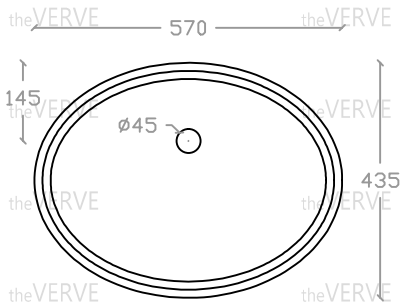

theVERVE TANITO VU 2015

Undercounter Basin

Basin : L435mm x W570mm x H195mm

Top view

Side view

Front view

- *ALL MEASUREMENT ARE CORRECT AS PER DATE OF MEASUREMENT
- *ALL DIMENSION TOLERANCE $\pm 10\text{mm}$
- *WEIGHT TOLERANCE $\pm 5\%$

Measurement By:	Victor 23.01.2025	Verified By:		Prepared By:	Victor 14.07.2025
-----------------	----------------------	--------------	--	--------------	----------------------

the **VERVE**
COLLEZIONE DI LUSO