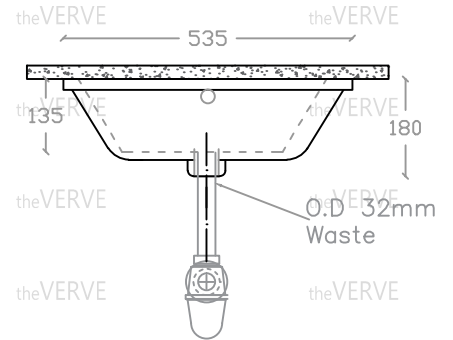

theVERVE TANITO VU 2005

Undercounter Basin

Basin : L355mm x W535mm x H180mm

Top view

Side view

Front view

*ALL MEASUREMENT ARE CORRECT AS PER DATE OF MEASUREMENT

*ALL DIMENSION TOLERANCE $\pm 10\text{mm}$

*WEIGHT TOLERANCE $\pm 5\%$

Measurement By:	Victor & Kajim	Verified By:		Prepared By:	Victor
	25.07.2024				14.07.2025

the **VERVE**
COLLEZIONE DI LUSSO