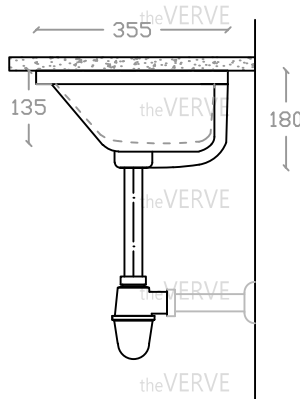

theVERVE TANITO VU 2005

Undercounter Basin

Basin : L355mm x W535mm x H180mm

Top view

Side view

Front view

*ALL MEASUREMENT ARE CORRECT AS PER DATE OF MEASUREMENT

*ALL DIMENSION TOLERANCE $\pm 10\text{mm}$

*WEIGHT TOLERANCE $\pm 5\%$

Measurement By:	Victor & Kajim	Verified By:		Prepared By:	Victor
	25.07.2024				14.07.2025

the **VERVE**
COLLEZIONE DI LUSSO