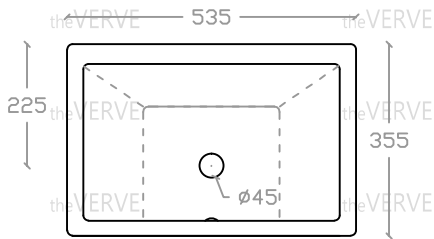

theVERVE TANITO VU 2005

Undercounter Basin

Basin : L355mm x W535mm x H180mm

Top view

Side view

Front view

*ALL MEASUREMENT ARE CORRECT AS PER DATE OF MEASUREMENT

*ALL DIMENSION TOLERANCE $\pm 10\text{mm}$

*WEIGHT TOLERANCE $\pm 5\%$

Measurement By:	Victor & Kajim	Verified By:		Prepared By:	Victor
	25.07.2024				14.07.2025

the **VERVE**
COLLEZIONE DI LUSSO