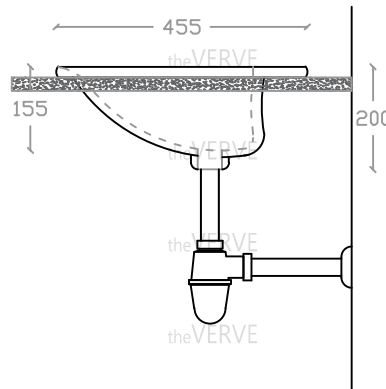

## theVERVE TANITO VC 2015

Countertop Basin

Basin : L455mm x W520mm x H200mm

Top view

Side view

Front view

\*ALL MEASUREMENT ARE CORRECT AS PER DATE OF MEASUREMENT

\*ALL DIMENSION TOLERANCE  $\pm 10\text{mm}$

\*WEIGHT TOLERANCE  $\pm 5\%$

|                 |                      |              |  |              |                      |
|-----------------|----------------------|--------------|--|--------------|----------------------|
| Measurement By: | Victor<br>11.03.2025 | Verified By: |  | Prepared By: | Victor<br>14.07.2025 |
|-----------------|----------------------|--------------|--|--------------|----------------------|