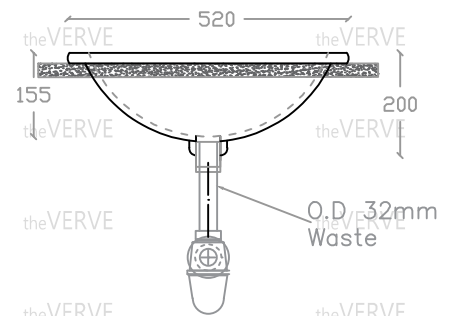

## theVERVE TANITO VC 2015

Countertop Basin

Basin : L455mm x W520mm x H200mm

Top view

Side view

Front view

\*ALL MEASUREMENT ARE CORRECT AS PER DATE OF MEASUREMENT

\*ALL DIMENSION TOLERANCE  $\pm 10\text{mm}$

\*WEIGHT TOLERANCE  $\pm 5\%$

|                 |                      |              |  |              |                      |
|-----------------|----------------------|--------------|--|--------------|----------------------|
| Measurement By: | Victor<br>11.03.2025 | Verified By: |  | Prepared By: | Victor<br>14.07.2025 |
|-----------------|----------------------|--------------|--|--------------|----------------------|