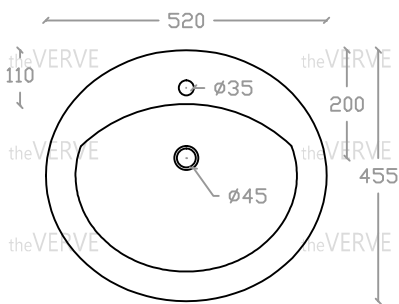

## theVERVE TANITO VC 2015

Countertop Basin

Basin : L455mm x W520mm x H200mm

Top view

Side view

Front view

\*ALL MEASUREMENT ARE CORRECT AS PER DATE OF MEASUREMENT

\*ALL DIMENSION TOLERANCE  $\pm 10\text{mm}$

\*WEIGHT TOLERANCE  $\pm 5\%$

|                 |                      |              |  |              |                      |
|-----------------|----------------------|--------------|--|--------------|----------------------|
| Measurement By: | Victor<br>11.03.2025 | Verified By: |  | Prepared By: | Victor<br>14.07.2025 |
|-----------------|----------------------|--------------|--|--------------|----------------------|