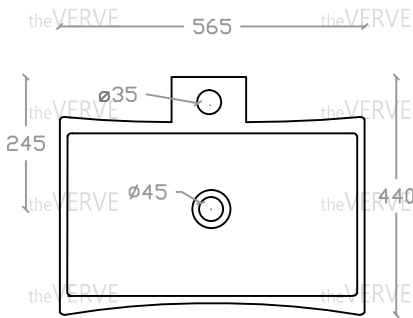

theVERVE TANITO VA 2015

Art Vanity Basin

Basin : L440mm x W565mm x H120mm

Top view

Side view

Front view

*ALL MEASUREMENT ARE CORRECT AS PER DATE OF MEASUREMENT

*ALL DIMENSION TOLERANCE $\pm 10\text{mm}$

*WEIGHT TOLERANCE $\pm 5\%$

Measurement By:	Victor	Verified By:		Prepared By:	Victor
	21.01.2025				22.07.2025

the **VERVE**
COLLEZIONE DI LUSO