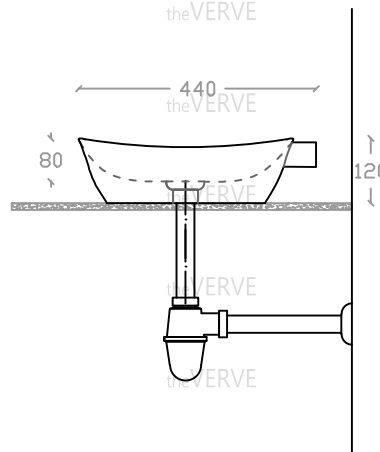

theVERVE TANITO VA 2015

Art Vanity Basin

Basin : L440mm x W565mm x H120mm

Top view

Side view

Front view

*ALL MEASUREMENT ARE CORRECT AS PER DATE OF MEASUREMENT

*ALL DIMENSION TOLERANCE $\pm 10\text{mm}$

*WEIGHT TOLERANCE $\pm 5\%$

Measurement By:	Victor	Verified By:		Prepared By:	Victor
	21.01.2025				22.07.2025

the **VERVE**
COLLEZIONE DI LUSO