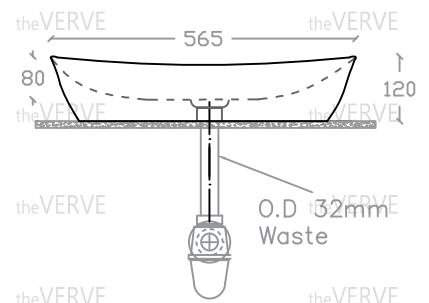

theVERVE TANITO VA 2015

Art Vanity Basin

Basin : L440mm x W565mm x H120mm

Top view

Side view

Front view

*ALL MEASUREMENT ARE CORRECT AS PER DATE OF MEASUREMENT

*ALL DIMENSION TOLERANCE $\pm 10\text{mm}$

*WEIGHT TOLERANCE $\pm 5\%$

Measurement By:	Victor	Verified By:		Prepared By:	Victor
	21.01.2025				22.07.2025

the **VERVE**
COLLEZIONE DI LUSO