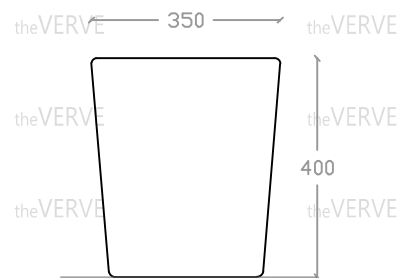

theVERVE SOLANGE VW 1046

Rimless Back To Wall WC Suite

Size : L550mm x W350mm x H400mm

P Trap: 180mm

S Trap: 8" P-S (B212-6) - 80mm

10" P-S (B212-10) - 135mm

12" P-S (B212-12) - 170mm

Top view

Side view

Front view

*ALL MEASUREMENT ARE CORRECT AS PER DATE OF MEASUREMENT

*ALL DIMENSION TOLERANCE $\pm 10\text{mm}$

*WEIGHT TOLERANCE $\pm 5\%$

Measurement By:	Victor	Verified By:		Prepared By:	Victor
	06.03.2025				17.07.2025