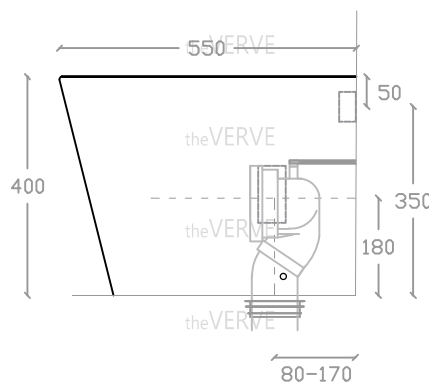

theVERVE SOLANGE VW 1046

Rimless Back To Wall WC Suite

Size : L550mm x W350mm x H400mm

P Trap: 180mm

S Trap: 8" P-S (B212-6) - 80mm

10" P-S (B212-10) - 135mm

12" P-S (B212-12) - 170mm

Top view

Side view

Front view

*ALL MEASUREMENT ARE CORRECT AS PER DATE OF MEASUREMENT

*ALL DIMENSION TOLERANCE $\pm 10\text{mm}$

*WEIGHT TOLERANCE $\pm 5\%$

Measurement By:	Victor	Verified By:		Prepared By:	Victor
	06.03.2025				17.07.2025