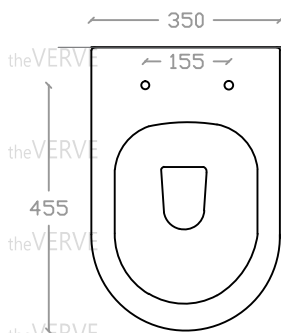

theVERVE SOLANGE VW 1046

Rimless Back To Wall WC Suite

Size : L550mm x W350mm x H400mm

P Trap: 180mm

S Trap: 8" P-S (B212-6) - 80mm

10" P-S (B212-10) - 135mm

12" P-S (B212-12) - 170mm

Top view

Side view

Front view

*ALL MEASUREMENT ARE CORRECT AS PER DATE OF MEASUREMENT

*ALL DIMENSION TOLERANCE $\pm 10\text{mm}$

*WEIGHT TOLERANCE $\pm 5\%$

Measurement By:	Victor	Verified By:		Prepared By:	Victor
	06.03.2025				17.07.2025