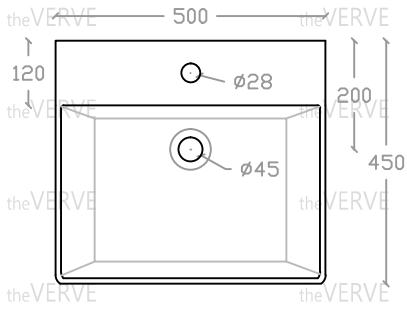

## theVERVE SOLANGE VS 2066

Semi-Recessed Vanity Basin

Basin : L450mm x W500mm x H150mm

theVERVE

theVERVE

theVERVE

theVERVE

theVERVE

theVERVE

theVERVE

theVERVE

theVERVE

theVERVE

Top view

Side view

Front view

\*ALL MEASUREMENT ARE CORRECT AS PER DATE OF MEASUREMENT

\*ALL DIMENSION TOLERANCE  $\pm 10$ mm

\*WEIGHT TOLERANCE  $\pm 5\%$

Measurement By:	Victor 14.02.2025	Verified By:		Prepared By:	Victor 17.07.2025
-----------------	----------------------	--------------	--	--------------	----------------------