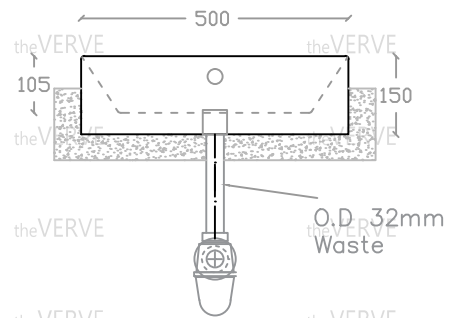

## theVERVE SOLANGE VS 2066

Semi-Recessed Vanity Basin

Basin : L450mm x W500mm x H150mm

theVERVE

theVERVE

theVERVE

theVERVE

theVERVE

theVERVE

theVERVE

theVERVE

theVERVE

theVERVE

Top view

Side view

Front view

\*ALL MEASUREMENT ARE CORRECT AS PER DATE OF MEASUREMENT

\*ALL DIMENSION TOLERANCE  $\pm 10$ mm

\*WEIGHT TOLERANCE  $\pm 5\%$

Measurement By:	Victor 14.02.2025	Verified By:		Prepared By:	Victor 17.07.2025
-----------------	----------------------	--------------	--	--------------	----------------------