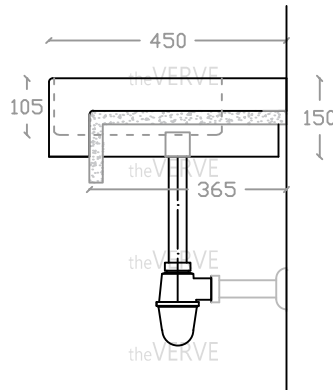

## theVERVE SOLANGE VS 2066

Semi-Recessed Vanity Basin

Basin : L450mm x W500mm x H150mm

theVERVE

theVERVE

theVERVE

theVERVE

theVERVE

theVERVE

theVERVE

theVERVE

theVERVE

theVERVE

Top view

Side view

Front view

\*ALL MEASUREMENT ARE CORRECT AS PER DATE OF MEASUREMENT

\*ALL DIMENSION TOLERANCE  $\pm 10$ mm

\*WEIGHT TOLERANCE  $\pm 5\%$

Measurement By:	Victor 14.02.2025	Verified By:		Prepared By:	Victor 17.07.2025
-----------------	----------------------	--------------	--	--------------	----------------------