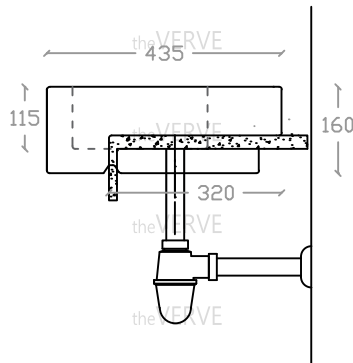

theVERVE SOLANGE VS 2046

Semi-Recessed Vanity Basin

Basin : L435mm x W535mm x H160mm

theVERVE

theVERVE

theVERVE

theVERVE

theVERVE

theVERVE

theVERVE

theVERVE

theVERVE

Top view

Side view

Front view

*ALL MEASUREMENT ARE CORRECT AS PER DATE OF MEASUREMENT

*ALL DIMENSION TOLERANCE ± 10 mm

*WEIGHT TOLERANCE $\pm 5\%$

Measurement By:	Victor	Verified By:		Prepared By:	Victor
	17.07.2024				17.07.2025

theVERVE
COLLEZIONE DI LUSO