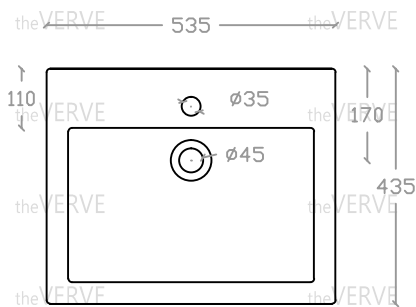

theVERVE SOLANGE VS 2046

Semi-Recessed Vanity Basin

Basin : L435mm x W535mm x H160mm

theVERVE

theVERVE

theVERVE

theVERVE

theVERVE

theVERVE

theVERVE

theVERVE

theVERVE

Top view

Side view

Front view

*ALL MEASUREMENT ARE CORRECT AS PER DATE OF MEASUREMENT

*ALL DIMENSION TOLERANCE ± 10 mm

*WEIGHT TOLERANCE $\pm 5\%$

Measurement By:	Victor	Verified By:		Prepared By:	Victor
	17.07.2024				17.07.2025

theVERVE
COLLEZIONE DI LUSO