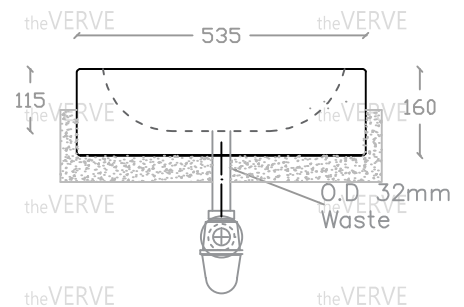

theVERVE SOLANGE VS 2046

Semi-Recessed Vanity Basin

Basin : L435mm x W535mm x H160mm

theVERVE

theVERVE

theVERVE

theVERVE

theVERVE

theVERVE

theVERVE

theVERVE

theVERVE

Top view

Side view

Front view

*ALL MEASUREMENT ARE CORRECT AS PER DATE OF MEASUREMENT

*ALL DIMENSION TOLERANCE ± 10 mm

*WEIGHT TOLERANCE $\pm 5\%$

Measurement By:	Victor	Verified By:		Prepared By:	Victor
	17.07.2024				17.07.2025

theVERVE
COLLEZIONE DI LUSO