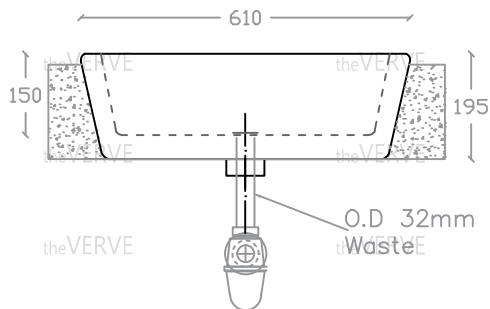

theVERVE SOLANGE VS 2026

Semi-Recessed Vanity Basin
 Basin : L500mm x W610mm x H195mm

Top view

Side view

Front view

*ALL MEASUREMENT ARE CORRECT AS PER DATE OF MEASUREMENT

*ALL DIMENSION TOLERANCE ± 10 mm

*WEIGHT TOLERANCE $\pm 5\%$

Measurement By:	Victor	Verified By:		Prepared By:	Victor
	15.01.2025				17.07.2025

the **VERVE**
 COLLEZIONE DI LUSO