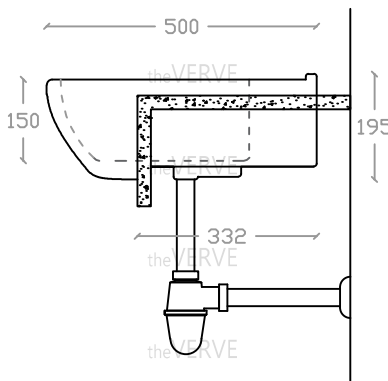

theVERVE SOLANGE VS 2026

Semi-Recessed Vanity Basin
 Basin : L500mm x W610mm x H195mm

Top view

Side view

Front view

*ALL MEASUREMENT ARE CORRECT AS PER DATE OF MEASUREMENT

*ALL DIMENSION TOLERANCE ± 10 mm

*WEIGHT TOLERANCE $\pm 5\%$

Measurement By:	Victor	Verified By:		Prepared By:	Victor
	15.01.2025				17.07.2025

the **VERVE**
 COLLEZIONE DI LUSO