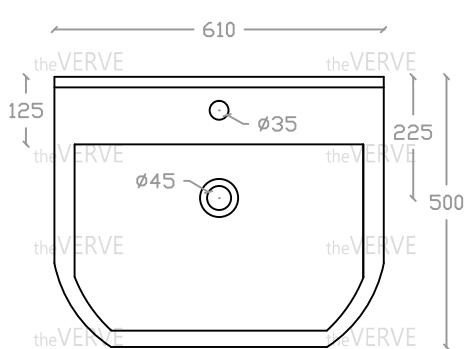

theVERVE SOLANGE VS 2026

Semi-Recessed Vanity Basin
 Basin : L500mm x W610mm x H195mm

Top view

Side view

Front view

*ALL MEASUREMENT ARE CORRECT AS PER DATE OF MEASUREMENT

*ALL DIMENSION TOLERANCE ± 10 mm

*WEIGHT TOLERANCE $\pm 5\%$

Measurement By:	Victor	Verified By:		Prepared By:	Victor
	15.01.2025				17.07.2025

the **VERVE**
 COLLEZIONE DI LUSO