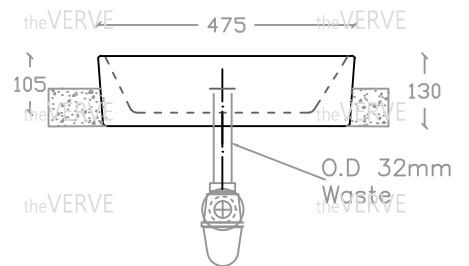

## theVERVE SOLANGE VS 2006

Semi-Recessed Vanity Basin

Basin : L365mm x W475mm x H130mm

theVERVE

theVERVE

theVERVE

theVERVE

theVERVE

theVERVE

theVERVE

theVERVE

theVERVE

theVERVE

theVERVE

Top view

Side view

Front view

\*ALL MEASUREMENT ARE CORRECT AS PER DATE OF MEASUREMENT

\*ALL DIMENSION TOLERANCE  $\pm 10\text{mm}$

\*WEIGHT TOLERANCE  $\pm 5\%$

Measurement By:	Victor 10.01.2025	Verified By:		Prepared By:	Victor 17.07.2025
-----------------	----------------------	--------------	--	--------------	----------------------