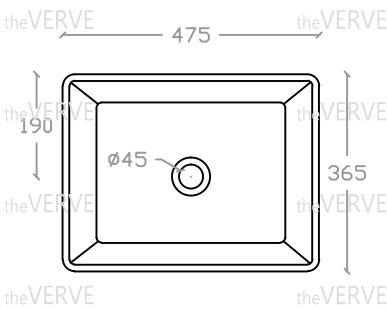

## theVERVE SOLANGE VS 2006

Semi-Recessed Vanity Basin

Basin : L365mm x W475mm x H130mm

theVERVE

theVERVE

theVERVE

theVERVE

theVERVE

theVERVE

theVERVE

theVERVE

theVERVE

theVERVE

theVERVE

Top view

Side view

Front view

\*ALL MEASUREMENT ARE CORRECT AS PER DATE OF MEASUREMENT

\*ALL DIMENSION TOLERANCE  $\pm 10\text{mm}$

\*WEIGHT TOLERANCE  $\pm 5\%$

Measurement By:	Victor 10.01.2025	Verified By:		Prepared By:	Victor 17.07.2025
-----------------	----------------------	--------------	--	--------------	----------------------