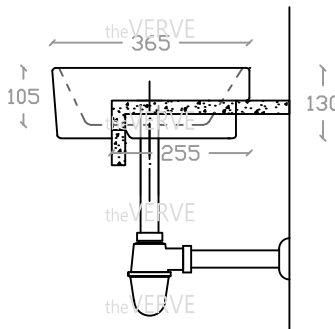

## theVERVE SOLANGE VS 2006

Semi-Recessed Vanity Basin

Basin : L365mm x W475mm x H130mm

theVERVE

theVERVE

theVERVE

theVERVE

theVERVE

theVERVE

theVERVE

theVERVE

theVERVE

theVERVE

theVERVE

Top view

Side view

Front view

\*ALL MEASUREMENT ARE CORRECT AS PER DATE OF MEASUREMENT

\*ALL DIMENSION TOLERANCE  $\pm 10\text{mm}$

\*WEIGHT TOLERANCE  $\pm 5\%$

Measurement By:	Victor 10.01.2025	Verified By:		Prepared By:	Victor 17.07.2025
-----------------	----------------------	--------------	--	--------------	----------------------