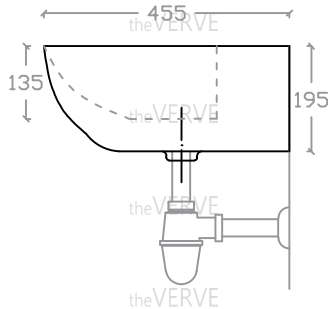

theVERVE SOLANGE VB 2096

Wall Hung Basin

Basin : L455mm x W570mm x H195mm

Top view

Side view

Front view

*ALL MEASUREMENT ARE CORRECT AS PER DATE OF MEASUREMENT

*ALL DIMENSION TOLERANCE ± 10 mm

*WEIGHT TOLERANCE $\pm 5\%$

Measurement By:	Victor	Verified By:		Prepared By:	Victor
	08.01.2025				17.07.2025

the **VERVE**
COLLEZIONE DI LUSO