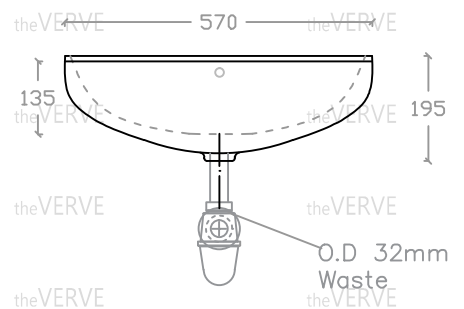

theVERVE SOLANGE VB 2096

Wall Hung Basin

Basin : L455mm x W570mm x H195mm

Top view

Side view

Front view

*ALL MEASUREMENT ARE CORRECT AS PER DATE OF MEASUREMENT

*ALL DIMENSION TOLERANCE ± 10 mm

*WEIGHT TOLERANCE $\pm 5\%$

Measurement By:	Victor	Verified By:		Prepared By:	Victor
	08.01.2025				17.07.2025

the **VERVE**
COLLEZIONE DI LUSO