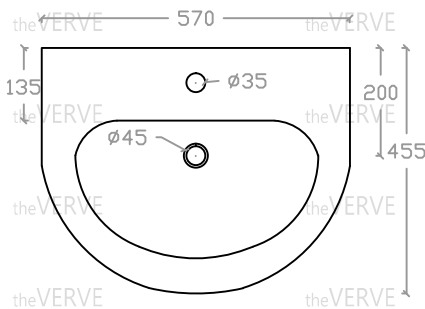

theVERVE SOLANGE VB 2096

Wall Hung Basin

Basin : L455mm x W570mm x H195mm

Top view

Side view

Front view

*ALL MEASUREMENT ARE CORRECT AS PER DATE OF MEASUREMENT

*ALL DIMENSION TOLERANCE ± 10 mm

*WEIGHT TOLERANCE $\pm 5\%$

Measurement By:	Victor	Verified By:		Prepared By:	Victor
	08.01.2025				17.07.2025

the **VERVE**
COLLEZIONE DI LUSO