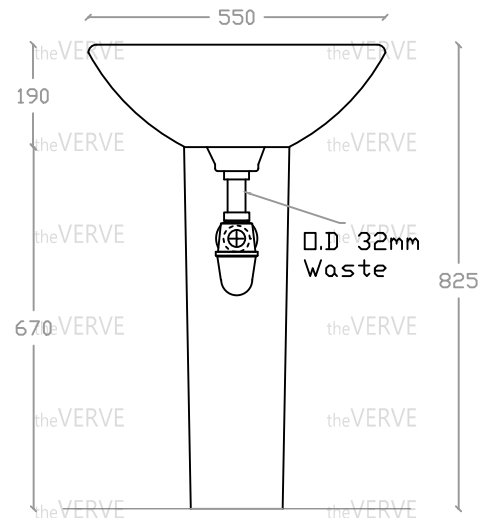

## theVERVE SOLANGE VB 2076 / VP 2076 F

Wall Hung Basin

Basin : L470mm x W550mm x H190mm

Full Pedestal: 670mm

Top view

Side view

Front view

\*ALL MEASUREMENT ARE CORRECT AS PER DATE OF MEASUREMENT

\*ALL DIMENSION TOLERANCE  $\pm 10\text{mm}$

\*WEIGHT TOLERANCE  $\pm 5\%$

Measurement By:	Rebekah & Richie	Verified By:		Prepared By:	Victor
	28.09.2022				17.07.2025

the **VERVE**  
COLLEZIONE DI LUSO