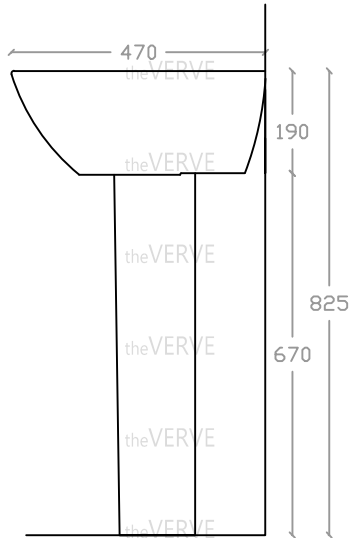

## theVERVE SOLANGE VB 2076 / VP 2076 F

Wall Hung Basin

Basin : L470mm x W550mm x H190mm

Full Pedestal: 670mm

Top view

Side view

Front view

\*ALL MEASUREMENT ARE CORRECT AS PER DATE OF MEASUREMENT

\*ALL DIMENSION TOLERANCE  $\pm 10\text{mm}$

\*WEIGHT TOLERANCE  $\pm 5\%$

Measurement By:	Rebekah & Richie	Verified By:		Prepared By:	Victor
	28.09.2022				17.07.2025

the **VERVE**  
COLLEZIONE DI LUSO