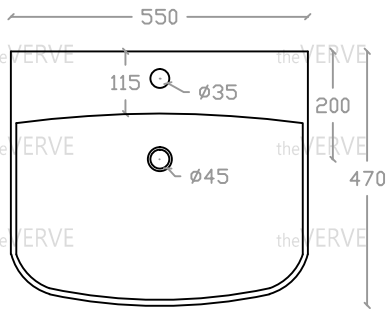

## theVERVE SOLANGE VB 2076 / VP 2076 F

Wall Hung Basin

Basin : L470mm x W550mm x H190mm

Full Pedestal: 670mm

Top view

Side view

Front view

\*ALL MEASUREMENT ARE CORRECT AS PER DATE OF MEASUREMENT

\*ALL DIMENSION TOLERANCE  $\pm 10\text{mm}$

\*WEIGHT TOLERANCE  $\pm 5\%$

Measurement By:	Rebekah & Richie	Verified By:		Prepared By:	Victor
	28.09.2022				17.07.2025

the **VERVE**  
COLLEZIONE DI LUSO