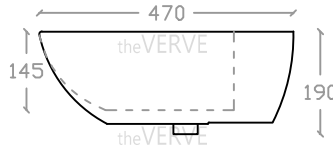

# theVERVE SOLANGE VB 2076

Wall Hung Basin

Basin : L470mm x W550mm x H190mm

Top view

Side view

Front view

\*ALL MEASUREMENT ARE CORRECT AS PER DATE OF MEASUREMENT

\*ALL DIMENSION TOLERANCE  $\pm 10$ mm