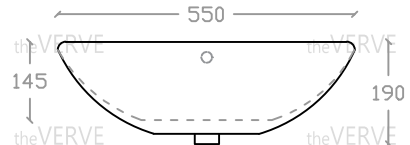

# theVERVE SOLANGE VB 2076

Wall Hung Basin

Basin : L470mm x W550mm x H190mm

Top view

Side view

Front view

\*ALL MEASUREMENT ARE CORRECT AS PER DATE OF MEASUREMENT

\*ALL DIMENSION TOLERANCE  $\pm 10$ mm