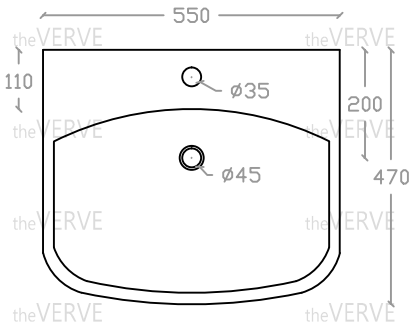

# theVERVE SOLANGE VB 2076

Wall Hung Basin

Basin : L470mm x W550mm x H190mm

Top view

Side view

Front view

\*ALL MEASUREMENT ARE CORRECT AS PER DATE OF MEASUREMENT

\*ALL DIMENSION TOLERANCE  $\pm 10$ mm