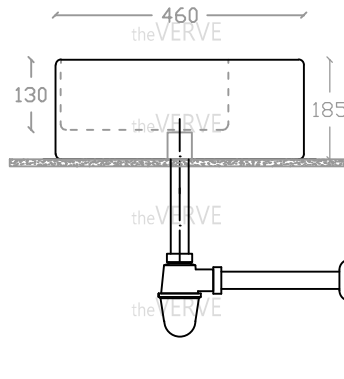

## theVERVE SOLANGE VB 2066

Art Vanity & Wall Hung Basin

Basin : L460mm x W500mm x H185mm

Top view

Side view

Front view

\*ALL MEASUREMENT ARE CORRECT AS PER DATE OF MEASUREMENT

\*ALL DIMENSION TOLERANCE  $\pm 10$ mm