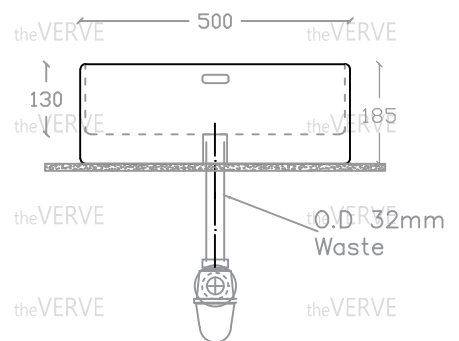

## theVERVE SOLANGE VB 2066

Art Vanity & Wall Hung Basin

Basin : L460mm x W500mm x H185mm

Top view

Side view

Front view

\*ALL MEASUREMENT ARE CORRECT AS PER DATE OF MEASUREMENT

\*ALL DIMENSION TOLERANCE  $\pm 10$ mm