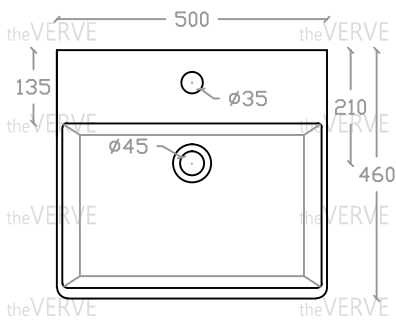

## theVERVE SOLANGE VB 2066

Art Vanity & Wall Hung Basin

Basin : L460mm x W500mm x H185mm

Top view

Side view

Front view

\*ALL MEASUREMENT ARE CORRECT AS PER DATE OF MEASUREMENT

\*ALL DIMENSION TOLERANCE  $\pm 10$ mm