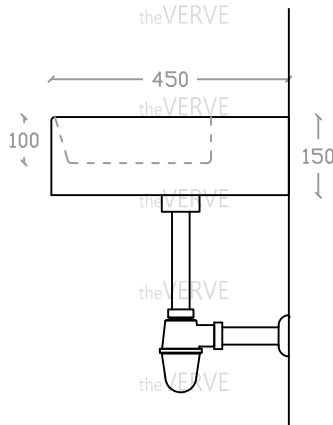

theVERVE SOLANGE VB 2036

Wall Hung & Art Vanity Basin

Basin : L450mm x W500mm x H150mm

theVERVE

theVERVE

theVERVE

theVERVE

theVERVE

theVERVE

theVERVE

theVERVE

theVERVE

Top view

Side view

Front view

*ALL MEASUREMENT ARE CORRECT AS PER DATE OF MEASUREMENT

*ALL DIMENSION TOLERANCE ± 10 mm

*WEIGHT TOLERANCE $\pm 5\%$

Measurement By:	Rebekah	Verified By:	Ms Chen	Prepared By:	Victor
	Apr 2022		Apr 2022		17.07.2025

theVERVE
COLLEZIONE DI LUSO