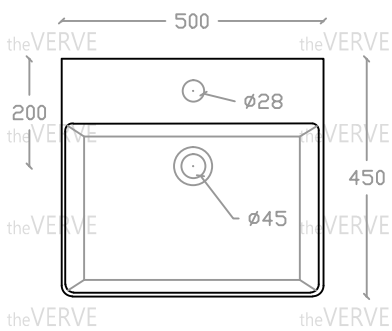

theVERVE SOLANGE VB 2036

Wall Hung & Art Vanity Basin

Basin : L450mm x W500mm x H150mm

theVERVE

theVERVE

theVERVE

theVERVE

theVERVE

theVERVE

theVERVE

theVERVE

theVERVE

Top view

Side view

Front view

*ALL MEASUREMENT ARE CORRECT AS PER DATE OF MEASUREMENT

*ALL DIMENSION TOLERANCE ± 10 mm

*WEIGHT TOLERANCE $\pm 5\%$

Measurement By:	Rebekah	Verified By:	Ms Chen	Prepared By:	Victor
	Apr 2022		Apr 2022		17.07.2025

theVERVE
COLLEZIONE DI LUSO