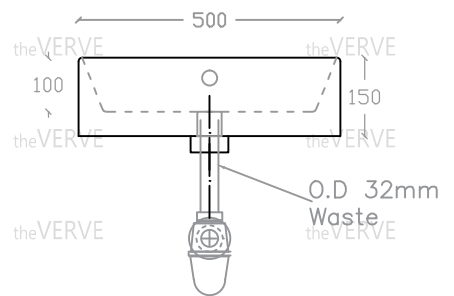

theVERVE SOLANGE VB 2036

Wall Hung & Art Vanity Basin

Basin : L450mm x W500mm x H150mm

theVERVE

theVERVE

theVERVE

theVERVE

theVERVE

theVERVE

theVERVE

theVERVE

theVERVE

Top view

Side view

Front view

*ALL MEASUREMENT ARE CORRECT AS PER DATE OF MEASUREMENT

*ALL DIMENSION TOLERANCE ± 10 mm

*WEIGHT TOLERANCE $\pm 5\%$

Measurement By:	Rebekah	Verified By:	Ms Chen	Prepared By:	Victor
	Apr 2022		Apr 2022		17.07.2025

theVERVE
COLLEZIONE DI LUSO