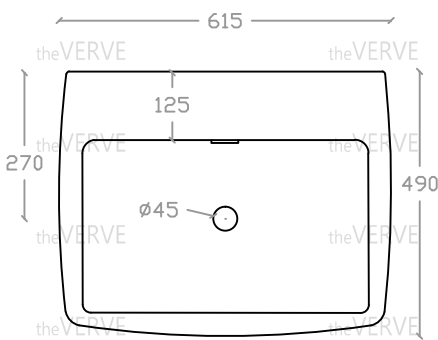

theVERVE SOLANGE VA 2106

Wall Hung & Art Vanity Basin

Basin : L490mm x W615mm x H175mm

Top view

Side view

Front view

*ALL MEASUREMENT ARE CORRECT AS PER DATE OF MEASUREMENT

*ALL DIMENSION TOLERANCE $\pm 10\text{mm}$

*WEIGHT TOLERANCE $\pm 5\%$

Measurement By:	Victor	Verified By:		Prepared By:	Victor
	08.07.2025				09.07.2025

the **VERVE**
COLLEZIONE DI LUSO