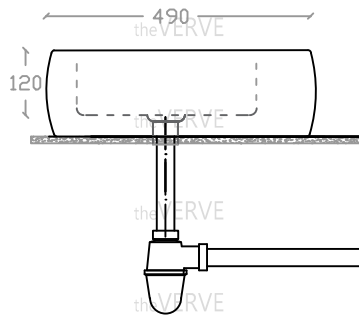

theVERVE SOLANGE VA 2106

Wall Hung & Art Vanity Basin

Basin : L490mm x W615mm x H175mm

Top view

Side view

Front view

*ALL MEASUREMENT ARE CORRECT AS PER DATE OF MEASUREMENT

*ALL DIMENSION TOLERANCE $\pm 10\text{mm}$

*WEIGHT TOLERANCE $\pm 5\%$

Measurement By:	Victor	Verified By:		Prepared By:	Victor
	08.07.2025				09.07.2025

the **VERVE**
COLLEZIONE DI LUSO