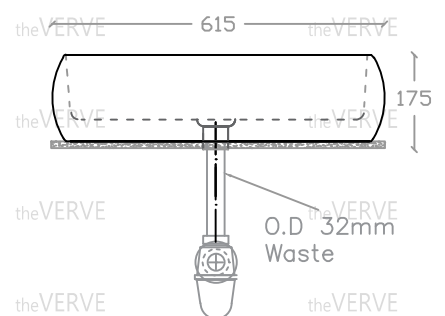

theVERVE SOLANGE VA 2106

Wall Hung & Art Vanity Basin

Basin : L490mm x W615mm x H175mm

Top view

Side view

Front view

*ALL MEASUREMENT ARE CORRECT AS PER DATE OF MEASUREMENT

*ALL DIMENSION TOLERANCE $\pm 10\text{mm}$

*WEIGHT TOLERANCE $\pm 5\%$

Measurement By:	Victor	Verified By:		Prepared By:	Victor
	08.07.2025				09.07.2025

the **VERVE**
COLLEZIONE DI LUSO