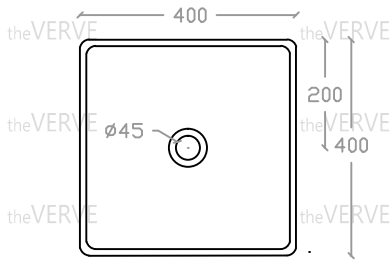

## theVERVE SOLANGE VA 2096

Art Vanity Basin

Basin : L400mm x W400mm x H155mm

theVERVE

theVERVE

theVERVE

theVERVE

theVERVE

theVERVE

theVERVE

theVERVE

theVERVE

theVERVE

Top view

Side view

Front view

\*ALL MEASUREMENT ARE CORRECT AS PER DATE OF MEASUREMENT

\*ALL DIMENSION TOLERANCE  $\pm 10$ mm

\*WEIGHT TOLERANCE  $\pm 5\%$

Measurement By:	Rebekah & Victor	Verified By:		Prepared By:	Victor
	07.03.2024				17.07.2025