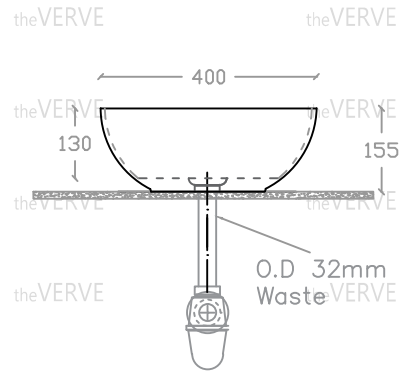

## theVERVE SOLANGE VA 2096

Art Vanity Basin

Basin : L400mm x W400mm x H155mm

theVERVE

theVERVE

theVERVE

theVERVE

theVERVE

theVERVE

theVERVE

theVERVE

theVERVE

theVERVE

Top view

Side view

Front view

\*ALL MEASUREMENT ARE CORRECT AS PER DATE OF MEASUREMENT

\*ALL DIMENSION TOLERANCE  $\pm 10$ mm

\*WEIGHT TOLERANCE  $\pm 5\%$

Measurement By:	Rebekah & Victor	Verified By:		Prepared By:	Victor
	07.03.2024				17.07.2025