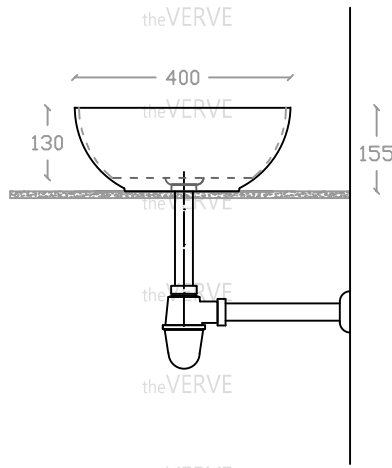

## theVERVE SOLANGE VA 2096

Art Vanity Basin

Basin : L400mm x W400mm x H155mm

theVERVE

theVERVE

theVERVE

theVERVE

theVERVE

theVERVE

theVERVE

theVERVE

theVERVE

theVERVE

Top view

Side view

Front view

\*ALL MEASUREMENT ARE CORRECT AS PER DATE OF MEASUREMENT

\*ALL DIMENSION TOLERANCE  $\pm 10$ mm

\*WEIGHT TOLERANCE  $\pm 5\%$

Measurement By:	Rebekah & Victor	Verified By:		Prepared By:	Victor
	07.03.2024				17.07.2025