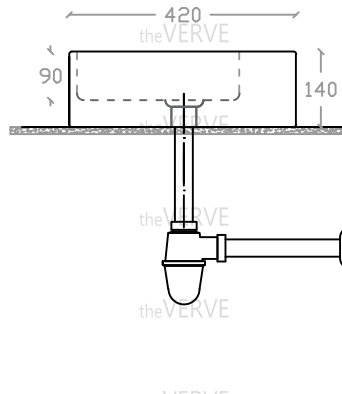

theVERVE SOLANGE VA 2086

Wall Hung & Art Vanity Basin

Basin : L420mm x W600mm x H140mm

Top view

Side view

Front view

*ALL MEASUREMENT ARE CORRECT AS PER DATE OF MEASUREMENT

*ALL DIMENSION TOLERANCE ± 10 mm

*WEIGHT TOLERANCE $\pm 5\%$

Measurement By:	Rebekah & Victor	Verified By:		Prepared By:	Victor
	13.03.2024				17.07.2025

the **VERVE**
COLLEZIONE DI LUSSO