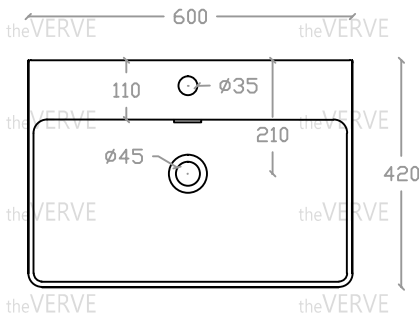

theVERVE SOLANGE VA 2086

Wall Hung & Art Vanity Basin

Basin : L420mm x W600mm x H140mm

Top view

Side view

Front view

*ALL MEASUREMENT ARE CORRECT AS PER DATE OF MEASUREMENT

*ALL DIMENSION TOLERANCE ± 10 mm

*WEIGHT TOLERANCE $\pm 5\%$

Measurement By:	Rebekah & Victor	Verified By:		Prepared By:	Victor
	13.03.2024				17.07.2025

the **VERVE**
COLLEZIONE DI LUSSO