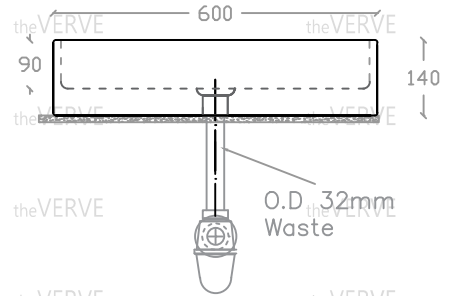

theVERVE SOLANGE VA 2086

Wall Hung & Art Vanity Basin

Basin : L420mm x W600mm x H140mm

Top view

Side view

Front view

*ALL MEASUREMENT ARE CORRECT AS PER DATE OF MEASUREMENT

*ALL DIMENSION TOLERANCE ± 10 mm

*WEIGHT TOLERANCE $\pm 5\%$

Measurement By:	Rebekah & Victor	Verified By:		Prepared By:	Victor
	13.03.2024				17.07.2025

the **VERVE**
COLLEZIONE DI LUSSO