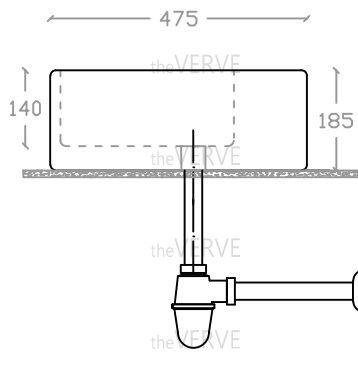

theVERVE SOLANGE VA 2076

Art Vanity Basin

Basin : L475mm x W500mm x H185mm

Top view

Side view

Front view

*ALL MEASUREMENT ARE CORRECT AS PER DATE OF MEASUREMENT

*ALL DIMENSION TOLERANCE ± 10 mm

*WEIGHT TOLERANCE $\pm 5\%$

Measurement By:	Victor	Verified By:		Prepared By:	Victor
	21.01.2025				17.07.2025

theVERVE
COLLEZIONE DI LUSO