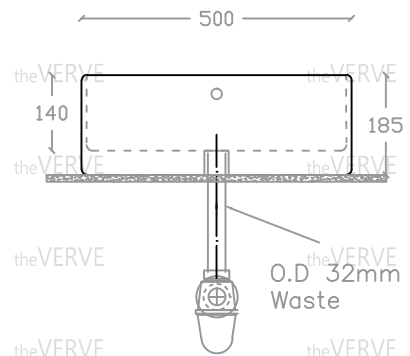

theVERVE SOLANGE VA 2076

Art Vanity Basin

Basin : L475mm x W500mm x H185mm

Top view

Side view

Front view

*ALL MEASUREMENT ARE CORRECT AS PER DATE OF MEASUREMENT

*ALL DIMENSION TOLERANCE ± 10 mm

*WEIGHT TOLERANCE $\pm 5\%$

Measurement By:	Victor	Verified By:		Prepared By:	Victor
	21.01.2025				17.07.2025

theVERVE
COLLEZIONE DI LUSO