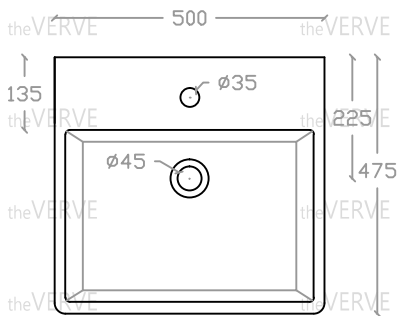

theVERVE SOLANGE VA 2076

Art Vanity Basin

Basin : L475mm x W500mm x H185mm

Top view

Side view

Front view

*ALL MEASUREMENT ARE CORRECT AS PER DATE OF MEASUREMENT

*ALL DIMENSION TOLERANCE ± 10 mm

*WEIGHT TOLERANCE $\pm 5\%$

Measurement By:	Victor	Verified By:		Prepared By:	Victor
	21.01.2025				17.07.2025

theVERVE
COLLEZIONE DI LUSO