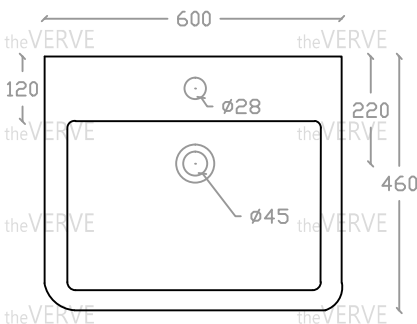

theVERVE SOLANGE VA 2056

Wall Hung & Art Vanity Basin

Basin : L460mm x W600mm x H170mm

Top view

Side view

Front view

*ALL MEASUREMENT ARE CORRECT AS PER DATE OF MEASUREMENT

*ALL DIMENSION TOLERANCE ± 10 mm

*WEIGHT TOLERANCE $\pm 5\%$

Measurement By:	Ms Chen	Verified By:		Prepared By:	Victor
	15.06.2021				17.07.2025

the **VERVE**
COLLEZIONE DI LUSO