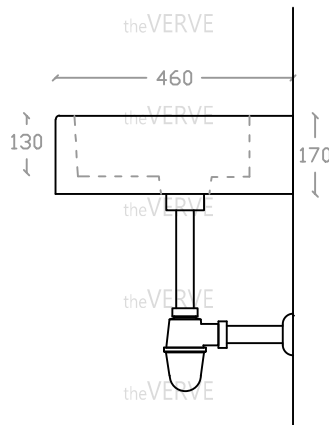

theVERVE SOLANGE VA 2056

Wall Hung & Art Vanity Basin

Basin : L460mm x W600mm x H170mm

Top view

Side view

Front view

*ALL MEASUREMENT ARE CORRECT AS PER DATE OF MEASUREMENT

*ALL DIMENSION TOLERANCE ± 10 mm

*WEIGHT TOLERANCE $\pm 5\%$

Measurement By:	Ms Chen	Verified By:		Prepared By:	Victor
	15.06.2021				17.07.2025

the **VERVE**
COLLEZIONE DI LUSO