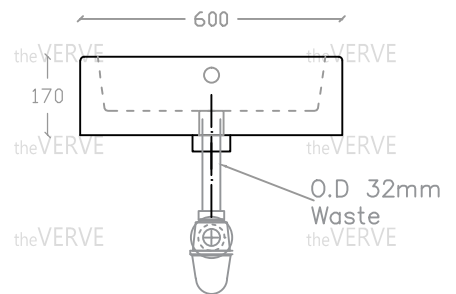

theVERVE SOLANGE VA 2056

Wall Hung & Art Vanity Basin

Basin : L460mm x W600mm x H170mm

Top view

Side view

Front view

*ALL MEASUREMENT ARE CORRECT AS PER DATE OF MEASUREMENT

*ALL DIMENSION TOLERANCE ± 10 mm

*WEIGHT TOLERANCE $\pm 5\%$

Measurement By:	Ms Chen	Verified By:		Prepared By:	Victor
	15.06.2021				17.07.2025

the **VERVE**
COLLEZIONE DI LUSO