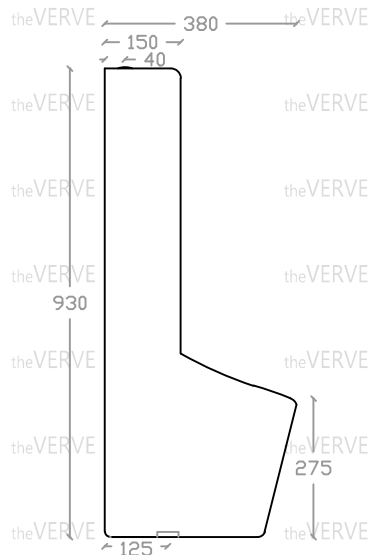

theVERVE SHARRIDENS VUB 31210 FSTI

Floor Standing Top Inlet Urinal

Size : L380mm x W335mm x H930mm

Front view

Side view

Back view

Top view

- *ALL MEASUREMENT ARE CORRECT AS PER DATE OF MEASUREMENT
- *ALL DIMENSION TOLERANCE $\pm 10\text{mm}$
- *WEIGHT TOLERANCE $\pm 5\%$

Measurement By:	Victor	Verified By:		Prepared By:	Victor
	19.12.2024				22.07.2025

theVERVE
COLLEZIONE DI LUSO