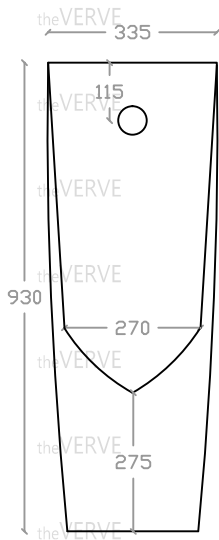

theVERVE SHARRIDENS VUB 31210 FSTI

Floor Standing Top Inlet Urinal

Size : L380mm x W335mm x H930mm

Front view

Side view

Back view

Top view

- *ALL MEASUREMENT ARE CORRECT AS PER DATE OF MEASUREMENT
- *ALL DIMENSION TOLERANCE $\pm 10\text{mm}$
- *WEIGHT TOLERANCE $\pm 5\%$

Measurement By:	Victor	Verified By:		Prepared By:	Victor
	19.12.2024				22.07.2025

theVERVE
COLLEZIONE DI LUSO