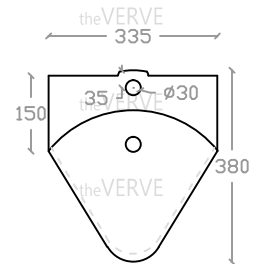

theVERVE SHARRIDENS VUB 31210 FSTI

Floor Standing Top Inlet Urinal

Size : L380mm x W335mm x H930mm

Front view

Side view

Back view

Top view

- *ALL MEASUREMENT ARE CORRECT AS PER DATE OF MEASUREMENT
- *ALL DIMENSION TOLERANCE $\pm 10\text{mm}$
- *WEIGHT TOLERANCE $\pm 5\%$