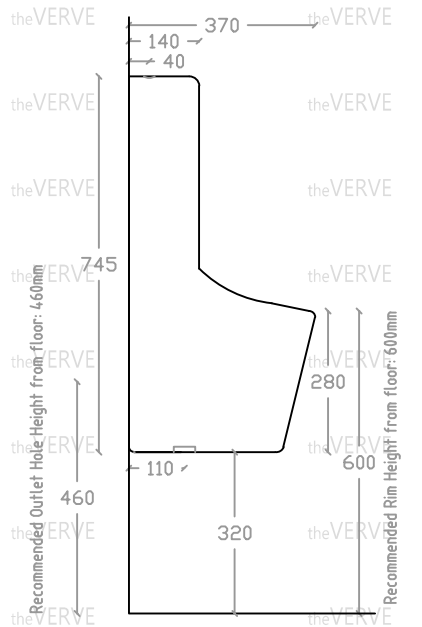

## theVERVE SHARRIDENS VUB 31110 WHTI

Wall Hung Top Inlet Urinal

Size : L370mm x W335mm x H745mm

Front view

Back view

Recommended Underside Clearance Height: 320mm

Side view

Top view

- ※ALL MEASUREMENT ARE CORRECT AS PER DATE OF MEASUREMENT
- ※ALL DIMENSION TOLERANCE  $\pm 10$ mm
- ※WEIGHT TOLERANCE  $\pm 5\%$

Measurement By:	Victor	Verified By:		Prepared By:	Victor
	22.05.2024				15.08.2025