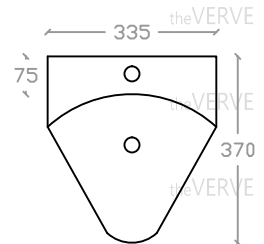

## theVERVE SHARRIDENS VUB 31110 WHTI

Wall Hung Top Inlet Urinal

Size : L370mm x W335mm x H745mm

Front view

Back view

Recommended Underside Clearance Height: 320mm

Side view

Top view

- ※ALL MEASUREMENT ARE CORRECT AS PER DATE OF MEASUREMENT
- ※ALL DIMENSION TOLERANCE  $\pm 10$ mm
- ※WEIGHT TOLERANCE  $\pm 5\%$

Measurement By:	Victor	Verified By:		Prepared By:	Victor
	22.05.2024				15.08.2025