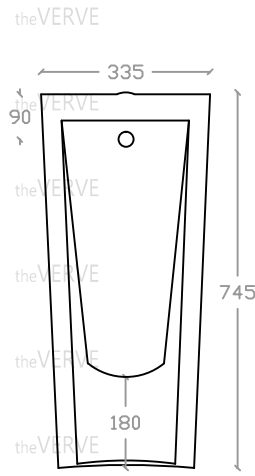

## theVERVE SHARRIDENS VUB 31110 WHTI

Wall Hung Top Inlet Urinal

Size : L370mm x W335mm x H745mm

Front view

Back view

Recommended Underside Clearance Height: 320mm

Side view

Top view

- ※ALL MEASUREMENT ARE CORRECT AS PER DATE OF MEASUREMENT
- ※ALL DIMENSION TOLERANCE  $\pm 10$ mm
- ※WEIGHT TOLERANCE  $\pm 5\%$

Measurement By:	Victor	Verified By:		Prepared By:	Victor
	22.05.2024				15.08.2025