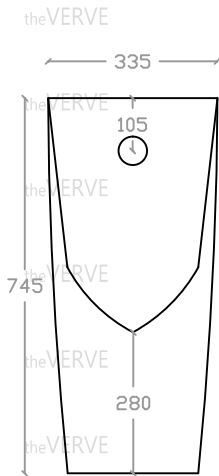

## theVERVE SHARRIDENS VUB 31110 WHTI

Wall Hung Top Inlet Urinal

Size : L370mm x W335mm x H745mm

Front view

Back view

Recommended Underside Clearance Height: 320mm

Side view

Top view

- ※ALL MEASUREMENT ARE CORRECT AS PER DATE OF MEASUREMENT
- ※ALL DIMENSION TOLERANCE  $\pm 10$ mm
- ※WEIGHT TOLERANCE  $\pm 5\%$

Measurement By:	Victor	Verified By:		Prepared By:	Victor
	22.05.2024				15.08.2025