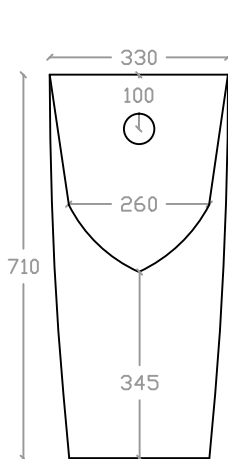

## theVERVE SHARRIDENS VUB 31010 WHTI

Wall Hung Urinal

Size : L355mm x W330mm x H710mm

Front view

Side view

Back view

Measurement By:	Victor & Kajim	Verified By:		Prepared By:	Victor
	26.07.2024				30.07.2024