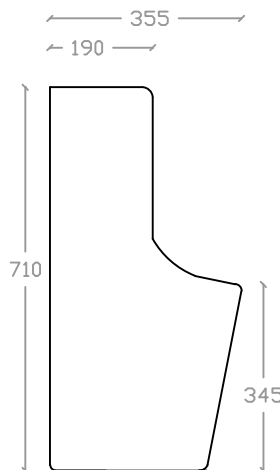

## theVERVE SHARRIDENS VUB 31010 WHTI

Wall Hung Urinal

Size : L355mm x W330mm x H710mm

Front view

Side view

Back view

Measurement By:	Victor & Kajim	Verified By:		Prepared By:	Victor
	26.07.2024				30.07.2024