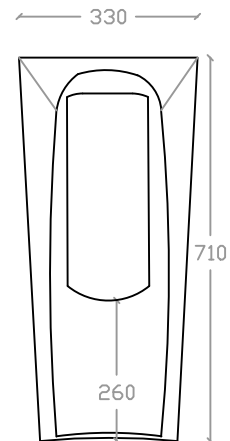

## theVERVE SHARRIDENS VUB 31010 WHTI

Wall Hung Urinal

Size : L355mm x W330mm x H710mm

Front view

Side view

Back view

Measurement By:	Victor & Kajim	Verified By:		Prepared By:	Victor
	26.07.2024				30.07.2024