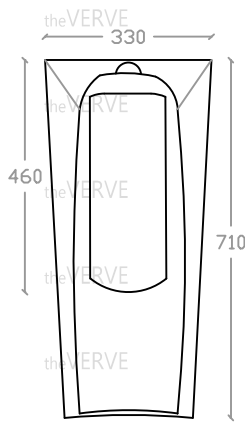

theVERVE SHARRIDENS VUB 31010 WHTI

Wall Hung Top Inlet Urinal

Size : L375mm x W330mm x H710mm

Front view

Back view

Recommended Underside Clearance Height: 255mm

Side view

Top view

- *ALL MEASUREMENT ARE CORRECT AS PER DATE OF MEASUREMENT
- *ALL DIMENSION TOLERANCE $\pm 10\text{mm}$
- *WEIGHT TOLERANCE $\pm 5\%$

Measurement By:	Victor	Verified By:		Prepared By:	Victor
	07.08.2025				15.08.2025