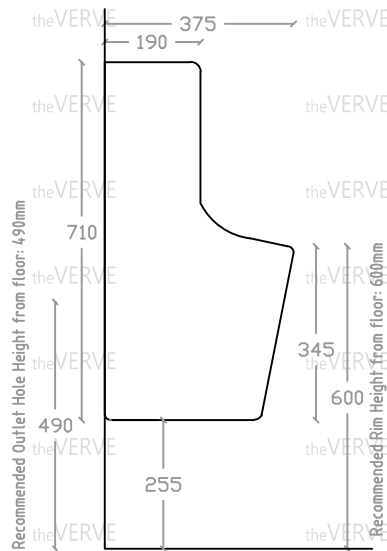

theVERVE SHARRIDENS VUB 31010 WHTI

Wall Hung Top Inlet Urinal

Size : L375mm x W330mm x H710mm

Front view

Back view

Recommended Underside Clearance Height: 255mm

Side view

Top view

- *ALL MEASUREMENT ARE CORRECT AS PER DATE OF MEASUREMENT
- *ALL DIMENSION TOLERANCE $\pm 10\text{mm}$
- *WEIGHT TOLERANCE $\pm 5\%$

Measurement By:	Victor	Verified By:		Prepared By:	Victor
	07.08.2025				15.08.2025