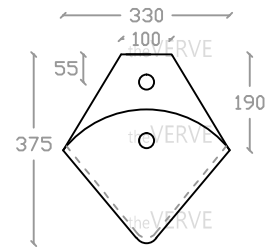

theVERVE SHARRIDENS VUB 31010 WHTI

Wall Hung Top Inlet Urinal

Size : L375mm x W330mm x H710mm

Front view

Back view

Recommended Underside Clearance Height: 255mm

Side view

Top view

- *ALL MEASUREMENT ARE CORRECT AS PER DATE OF MEASUREMENT
- *ALL DIMENSION TOLERANCE $\pm 10\text{mm}$
- *WEIGHT TOLERANCE $\pm 5\%$

Measurement By:	Victor	Verified By:		Prepared By:	Victor
	07.08.2025				15.08.2025