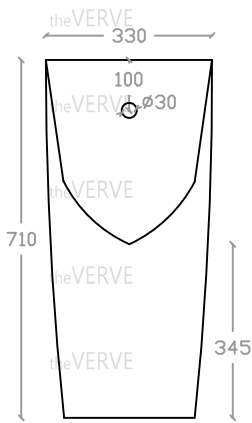

theVERVE SHARRIDENS VUB 31010 WHTI

Wall Hung Top Inlet Urinal

Size : L375mm x W330mm x H710mm

Front view

Back view

Recommended Underside Clearance Height: 255mm

Side view

Top view

- *ALL MEASUREMENT ARE CORRECT AS PER DATE OF MEASUREMENT
- *ALL DIMENSION TOLERANCE $\pm 10\text{mm}$
- *WEIGHT TOLERANCE $\pm 5\%$

Measurement By:	Victor	Verified By:		Prepared By:	Victor
	07.08.2025				15.08.2025