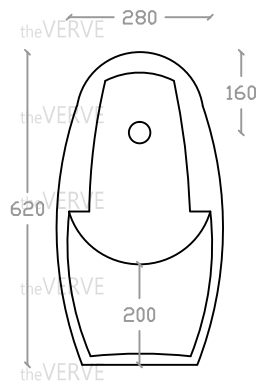

theVERVE SHARRIDENS VUB 30910 WHTI

Wall Hung Top Inlet Urinal

Size : L340mm x W280mm x H620mm

Front view

Back view

Side view

Top view

- *ALL MEASUREMENT ARE CORRECT AS PER DATE OF MEASUREMENT
- *ALL DIMENSION TOLERANCE $\pm 10\text{mm}$
- *WEIGHT TOLERANCE $\pm 5\%$