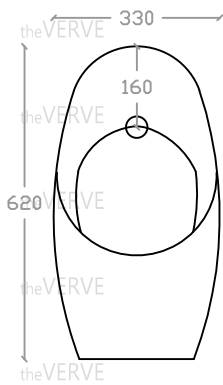

theVERVE SHARRIDENS VUB 30910 WHTI

Wall Hung Top Inlet Urinal

Size : L340mm x W280mm x H620mm

Front view

Back view

Side view

Top view

- *ALL MEASUREMENT ARE CORRECT AS PER DATE OF MEASUREMENT
- *ALL DIMENSION TOLERANCE $\pm 10\text{mm}$
- *WEIGHT TOLERANCE $\pm 5\%$