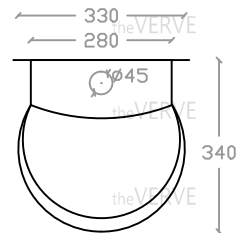

theVERVE SHARRIDENS VUB 30910 WHTI

Wall Hung Top Inlet Urinal

Size : L340mm x W280mm x H620mm

Front view

Back view

Side view

Top view

- *ALL MEASUREMENT ARE CORRECT AS PER DATE OF MEASUREMENT
- *ALL DIMENSION TOLERANCE $\pm 10\text{mm}$
- *WEIGHT TOLERANCE $\pm 5\%$