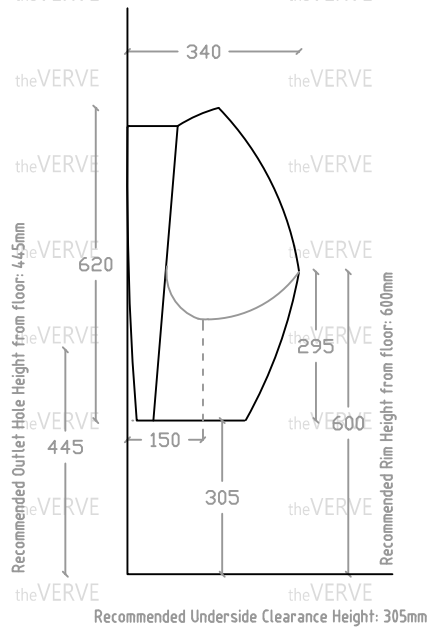

theVERVE SHARRIDENS VUB 30910 WHTI

Wall Hung Top Inlet Urinal

Size : L340mm x W280mm x H620mm

Front view

Back view

Side view

Top view

- *ALL MEASUREMENT ARE CORRECT AS PER DATE OF MEASUREMENT
- *ALL DIMENSION TOLERANCE $\pm 10\text{mm}$
- *WEIGHT TOLERANCE $\pm 5\%$

Measurement By:	Victor & Kajim	Verified By:		Prepared By:	Victor
	28.07.2024				13.08.2025

theVERVE
COLLEZIONE DI LUSSO