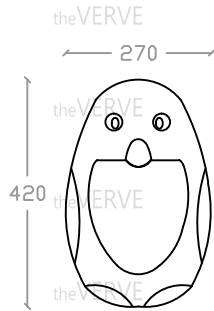

## theVERVE SHARRIDENS VUB 30810 WHTI

Wall Hung Top Inlet Urinal

Size : L250mm x W270mm x H420mm

Front view

Side view

\*ALL MEASUREMENT ARE CORRECT AS PER DATE OF MEASUREMENT

\*ALL DIMENSION TOLERANCE  $\pm 10\text{mm}$

\*WEIGHT TOLERANCE  $\pm 5\%$

Measurement By:		Verified By:		Prepared By:	Victor
					22.07.2025

the **VERVE**  
COLLEZIONE DI LUSO