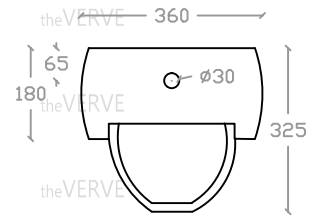

theVERVE SHARRIDENS VUB 30210 WHTI

Wall Hung Top Inlet Urinal
 Size : L325mm x W360mm x H580mm

Front view

Back view

Side view

Top view

*ALL MEASUREMENT ARE CORRECT AS PER DATE OF MEASUREMENT
 *ALL DIMENSION TOLERANCE $\pm 10\text{mm}$
 *WEIGHT TOLERANCE $\pm 5\%$