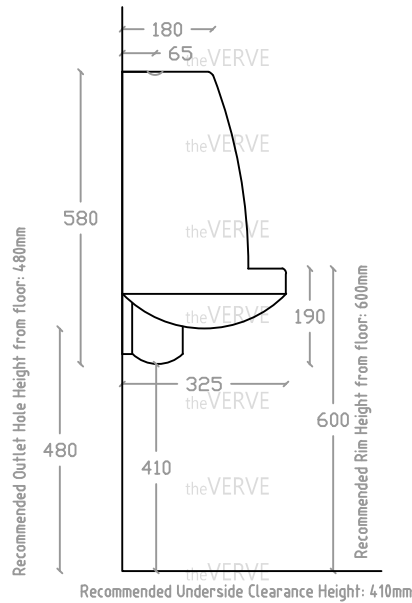

theVERVE SHARRIDENS VUB 30210 WHTI

Wall Hung Top Inlet Urinal
 Size : L325mm x W360mm x H580mm

Front view

Back view

Side view

Top view

*ALL MEASUREMENT ARE CORRECT AS PER DATE OF MEASUREMENT
 *ALL DIMENSION TOLERANCE $\pm 10\text{mm}$
 *WEIGHT TOLERANCE $\pm 5\%$

Measurement By:	Victor	Verified By:		Prepared By:	Victor
	12.03.2025				12.08.2025

the **VERVE**
 COLLEZIONE DI LUSSO