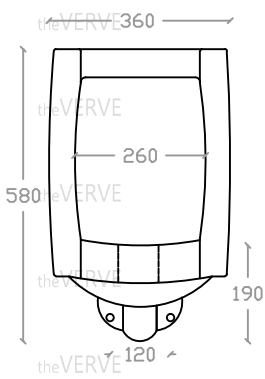

theVERVE SHARRIDENS VUB 30210 WHTI

Wall Hung Top Inlet Urinal
 Size : L325mm x W360mm x H580mm

Front view

Back view

Side view

Top view

*ALL MEASUREMENT ARE CORRECT AS PER DATE OF MEASUREMENT
 *ALL DIMENSION TOLERANCE $\pm 10\text{mm}$
 *WEIGHT TOLERANCE $\pm 5\%$