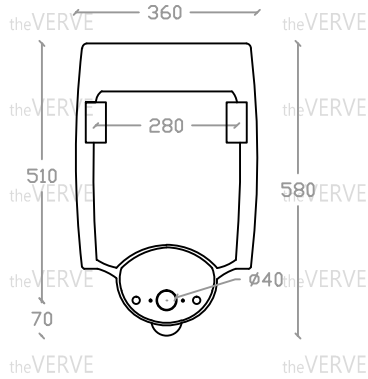

theVERVE SHARRIDENS VUB 30210 WHTI

Wall Hung Top Inlet Urinal
 Size : L325mm x W360mm x H580mm

Front view

Back view

Side view

Top view

*ALL MEASUREMENT ARE CORRECT AS PER DATE OF MEASUREMENT
 *ALL DIMENSION TOLERANCE $\pm 10\text{mm}$
 *WEIGHT TOLERANCE $\pm 5\%$