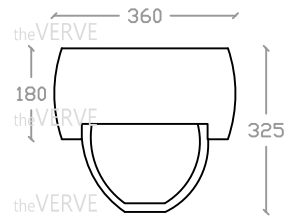

theVERVE SHARRIDENS VUB 30210 WHBI

Wall Hung Back Inlet Urinal

Size : L325mm x W360mm x H580mm

Front view

Back view

Recommended Underside Clearance Height: 410mm

Top view

*ALL MEASUREMENT ARE CORRECT AS PER DATE OF MEASUREMENT

*ALL DIMENSION TOLERANCE $\pm 10\text{mm}$

*WEIGHT TOLERANCE $\pm 5\%$

Measurement By:	Victor	Verified By:		Prepared By:	Victor
	07.03.2025				12.08.2025

the **VERVE**
COLLEZIONE DI LUSO