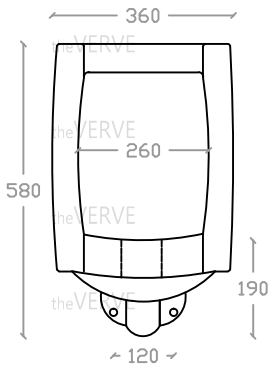

theVERVE SHARRIDENS VUB 30210 WHBI

Wall Hung Back Inlet Urinal

Size : L325mm x W360mm x H580mm

Front view

Back view

Recommended Underside Clearance Height: 410mm

Top view

*ALL MEASUREMENT ARE CORRECT AS PER DATE OF MEASUREMENT

*ALL DIMENSION TOLERANCE $\pm 10\text{mm}$

*WEIGHT TOLERANCE $\pm 5\%$

Measurement By:	Victor	Verified By:		Prepared By:	Victor
	07.03.2025				12.08.2025

the **VERVE**
COLLEZIONE DI LUSO