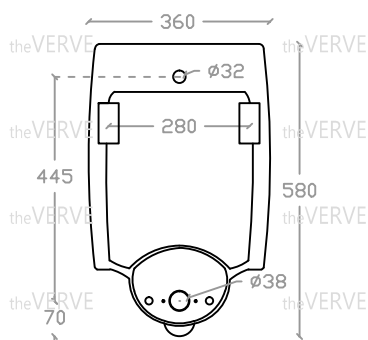

theVERVE SHARRIDENS VUB 30210 WHBI

Wall Hung Back Inlet Urinal

Size : L325mm x W360mm x H580mm

Front view

Back view

Recommended Underside Clearance Height: 410mm

Top view

*ALL MEASUREMENT ARE CORRECT AS PER DATE OF MEASUREMENT

*ALL DIMENSION TOLERANCE $\pm 10\text{mm}$

*WEIGHT TOLERANCE $\pm 5\%$

Measurement By:	Victor	Verified By:		Prepared By:	Victor
	07.03.2025				12.08.2025

the **VERVE**
COLLEZIONE DI LUSO