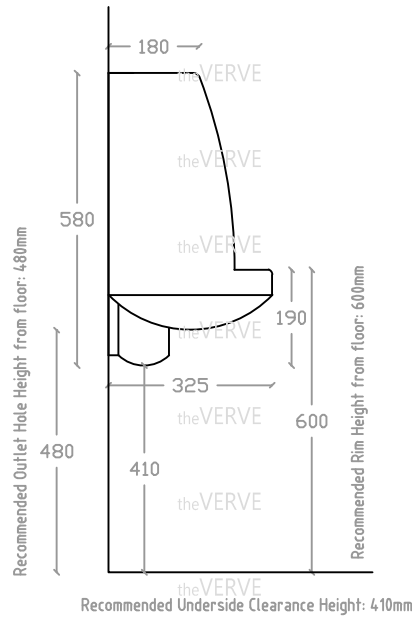

theVERVE SHARRIDENS VUB 30210 WHBI

Wall Hung Back Inlet Urinal

Size : L325mm x W360mm x H580mm

Front view

Back view

Recommended Underside Clearance Height: 410mm

Top view

*ALL MEASUREMENT ARE CORRECT AS PER DATE OF MEASUREMENT

*ALL DIMENSION TOLERANCE $\pm 10\text{mm}$

*WEIGHT TOLERANCE $\pm 5\%$

Measurement By:	Victor	Verified By:		Prepared By:	Victor
	07.03.2025				12.08.2025

the **VERVE**
COLLEZIONE DI LUSO