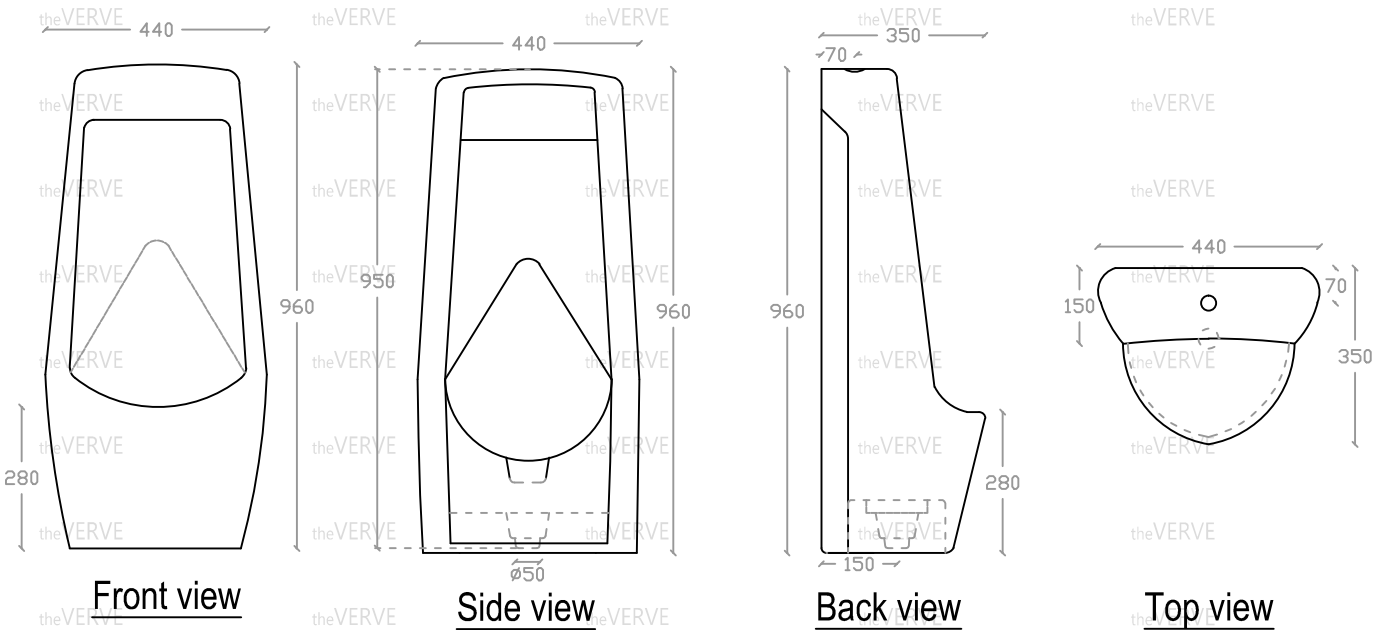

theVERVE SHARRIDENS VUB 30110 FSTI

Floor Standing Top Inlet Urinal
 Size : L350mm x W440mm x H960mm

- ✱ALL MEASUREMENT ARE CORRECT AS PER DATE OF MEASUREMENT
- ✱ALL DIMENSION TOLERANCE $\pm 10\text{mm}$
- ✱WEIGHT TOLERANCE $\pm 5\%$

Measurement By:	Victor	Verified By:		Prepared By:	Victor
	04.03.2025				22.07.2025

theVERVE
 COLLEZIONE DI LUSO