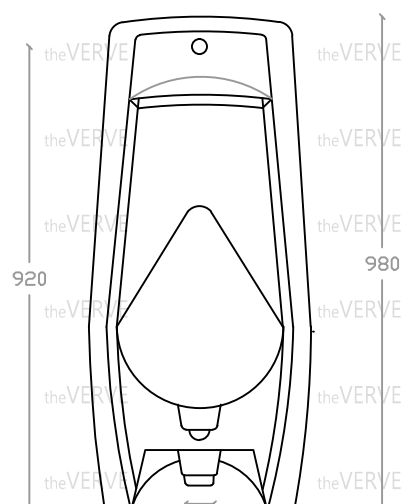

## theVERVE SHARRIDENS VUB 30110 FSBI

Floor Standing Back Inlet Urinal

Size : L350mm x W440mm x H980mm

440

Front view

350

Side view

440

Back view

\*ALL MEASUREMENT ARE CORRECT AS PER DATE OF MEASUREMENT

\*ALL DIMENSION TOLERANCE  $\pm 10\text{mm}$

\*WEIGHT TOLERANCE  $\pm 5\%$

Measurement By:	Victor	Verified By:		Prepared By:	Victor
	04.03.2025				22.07.2025