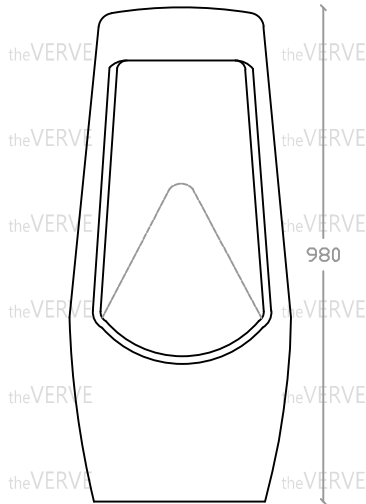

## theVERVE SHARRIDENS VUB 30110 FSBI

Floor Standing Back Inlet Urinal

Size : L350mm x W440mm x H980mm

440

Front view

350

Side view

440

Back view

\*ALL MEASUREMENT ARE CORRECT AS PER DATE OF MEASUREMENT

\*ALL DIMENSION TOLERANCE  $\pm 10\text{mm}$

\*WEIGHT TOLERANCE  $\pm 5\%$

Measurement By:	Victor	Verified By:		Prepared By:	Victor
	04.03.2025				22.07.2025