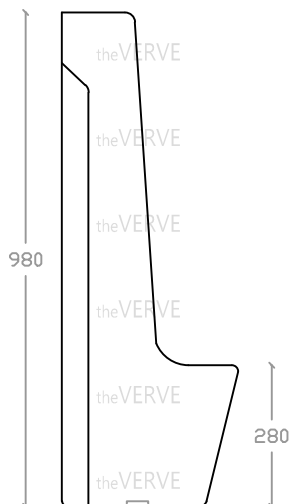

## theVERVE SHARRIDENS VUB 30110 FSBI

Floor Standing Back Inlet Urinal

Size : L350mm x W440mm x H980mm

440

Front view

350

Side view

440

Back view

\*ALL MEASUREMENT ARE CORRECT AS PER DATE OF MEASUREMENT

\*ALL DIMENSION TOLERANCE  $\pm 10\text{mm}$

\*WEIGHT TOLERANCE  $\pm 5\%$

Measurement By:	Victor	Verified By:		Prepared By:	Victor
	04.03.2025				22.07.2025