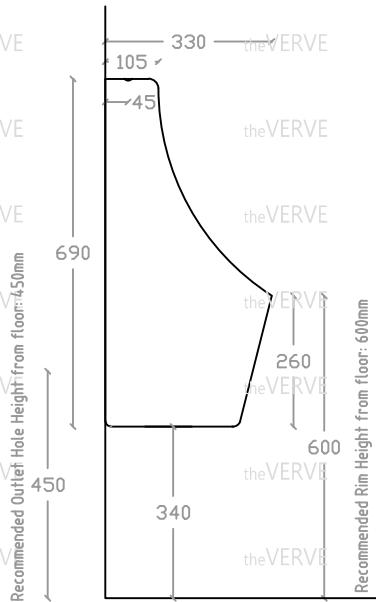

theVERVE SHARRIDENS VUB 30010 WHTI

Wall Hung Top Inlet Urinal

Size : L330mm x W380mm x H690mm

Front view

Back view

Recommended Underside Clearance Height: 340mm

Side view

Top view

- *ALL MEASUREMENT ARE CORRECT AS PER DATE OF MEASUREMENT
- *ALL DIMENSION TOLERANCE ± 10 mm
- *WEIGHT TOLERANCE $\pm 5\%$

Measurement By:	Victor	Verified By:		Prepared By:	Victor
	04.03.2025				12.08.2025