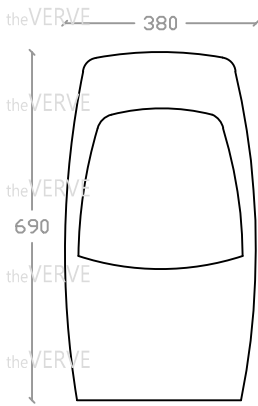

theVERVE SHARRIDENS VUB 30010 WHTI

Wall Hung Top Inlet Urinal

Size : L330mm x W380mm x H690mm

Front view

Back view

Recommended Underside Clearance Height: 340mm

Side view

Top view

- *ALL MEASUREMENT ARE CORRECT AS PER DATE OF MEASUREMENT
- *ALL DIMENSION TOLERANCE ± 10 mm
- *WEIGHT TOLERANCE $\pm 5\%$

Measurement By:	Victor	Verified By:		Prepared By:	Victor
	04.03.2025				12.08.2025