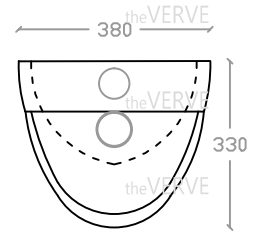

theVERVE SHARRIDENS VUB 30010 WHTI

Wall Hung Top Inlet Urinal

Size : L330mm x W380mm x H690mm

Front view

Back view

Recommended Underside Clearance Height: 340mm

Side view

Top view

- *ALL MEASUREMENT ARE CORRECT AS PER DATE OF MEASUREMENT
- *ALL DIMENSION TOLERANCE ± 10 mm
- *WEIGHT TOLERANCE $\pm 5\%$

Measurement By:	Victor	Verified By:		Prepared By:	Victor
	04.03.2025				12.08.2025