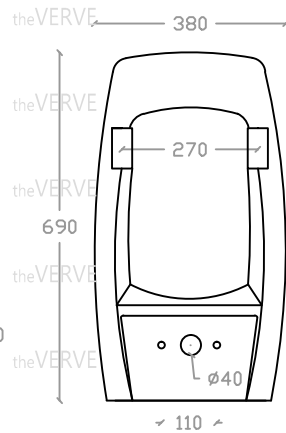

theVERVE SHARRIDENS VUB 30010 WHTI

Wall Hung Top Inlet Urinal

Size : L330mm x W380mm x H690mm

Front view

Back view

Recommended Underside Clearance Height: 340mm

Side view

Top view

- *ALL MEASUREMENT ARE CORRECT AS PER DATE OF MEASUREMENT
- *ALL DIMENSION TOLERANCE ± 10 mm
- *WEIGHT TOLERANCE $\pm 5\%$

Measurement By:	Victor	Verified By:		Prepared By:	Victor
	04.03.2025				12.08.2025