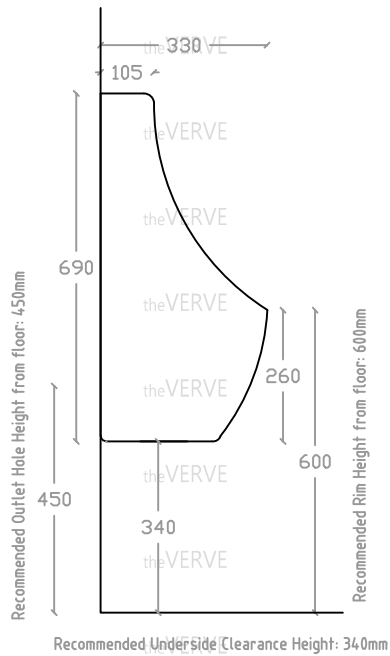

## theVERVE SHARRIDENS VUB 30010 WHBI

Wall Hung Back Inlet Urinal

Size : L330mm x W380mm x H690mm

Front view

Back view

Side view

Top view

\*ALL MEASUREMENT ARE CORRECT AS PER DATE OF MEASUREMENT

\*ALL DIMENSION TOLERANCE  $\pm 10\text{mm}$

\*WEIGHT TOLERANCE  $\pm 5\%$

Measurement By:	Victor	Verified By:		Prepared By:	Victor
	06.01.2025				12.08.2025

the **VERVE**  
COLLEZIONE DI LUSO