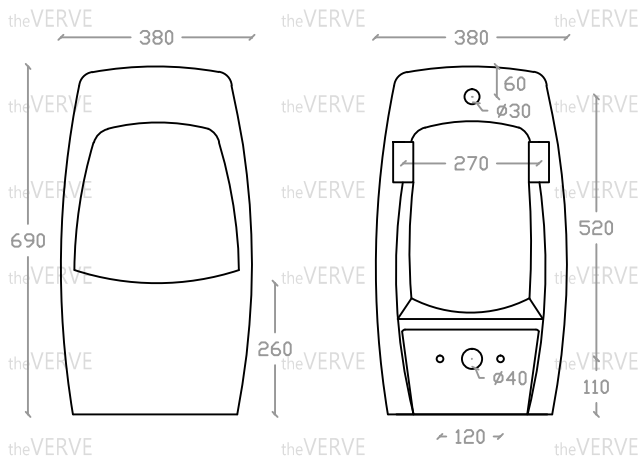

## theVERVE SHARRIDENS VUB 30010 WHBI

Wall Hung Back Inlet Urinal

Size : L330mm x W380mm x H690mm

Front view

Back view

Side view

Top view

\*ALL MEASUREMENT ARE CORRECT AS PER DATE OF MEASUREMENT

\*ALL DIMENSION TOLERANCE  $\pm 10\text{mm}$

\*WEIGHT TOLERANCE  $\pm 5\%$

Measurement By:	Victor	Verified By:		Prepared By:	Victor
	06.01.2025				12.08.2025

the **VERVE**  
COLLEZIONE DI LUSO