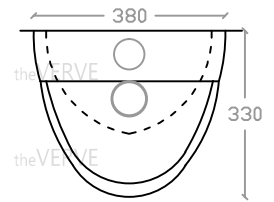

## theVERVE SHARRIDENS VUB 30010 WHBI

Wall Hung Back Inlet Urinal

Size : L330mm x W380mm x H690mm

Front view

Back view

Side view

Top view

\*ALL MEASUREMENT ARE CORRECT AS PER DATE OF MEASUREMENT

\*ALL DIMENSION TOLERANCE  $\pm 10\text{mm}$

\*WEIGHT TOLERANCE  $\pm 5\%$

Measurement By:	Victor	Verified By:		Prepared By:	Victor
	06.01.2025				12.08.2025

the **VERVE**  
COLLEZIONE DI LUSO