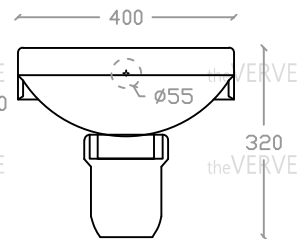

theVERVE SHARRIDENS VSQ 10010

Squatting Pan with Integrated Footrest

Size : L560mm x W400mm x H200mm

Front view

Side view

Back view

- *ALL MEASUREMENT ARE CORRECT AS PER DATE OF MEASUREMENT
- *ALL DIMENSION TOLERANCE $\pm 10\text{mm}$
- *WEIGHT TOLERANCE $\pm 5\%$

Measurement By:	Karna & Rebekah	Verified By:	Ms Chen	Prepared By:	Victor
	30.08.2022		30.08.2022		15.10.2025

theVERVE
COLLEZIONE DI LUSO