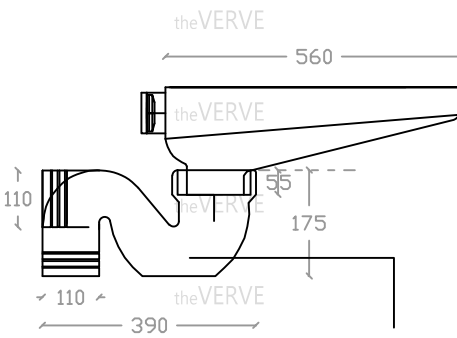

theVERVE SHARRIDENS VSQ 10010

Squatting Pan with Integrated Footrest

Size : L560mm x W400mm x H200mm

Front view

Side view

Back view

- *ALL MEASUREMENT ARE CORRECT AS PER DATE OF MEASUREMENT
- *ALL DIMENSION TOLERANCE $\pm 10\text{mm}$
- *WEIGHT TOLERANCE $\pm 5\%$

Measurement By:	Karna & Rebekah	Verified By:	Ms Chen	Prepared By:	Victor
	30.08.2022		30.08.2022		15.10.2025

theVERVE
COLLEZIONE DI LUSO