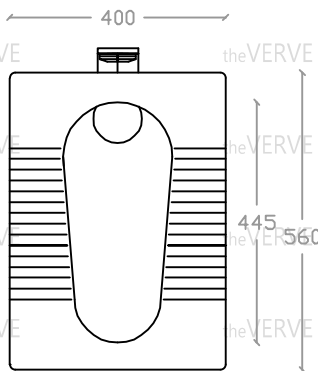

theVERVE SHARRIDENS VSQ 10010

Squatting Pan with Integrated Footrest

Size : L560mm x W400mm x H200mm

Front view

Side view

Back view

- *ALL MEASUREMENT ARE CORRECT AS PER DATE OF MEASUREMENT
- *ALL DIMENSION TOLERANCE $\pm 10\text{mm}$
- *WEIGHT TOLERANCE $\pm 5\%$

Measurement By:	Karna & Rebekah	Verified By:	Ms Chen	Prepared By:	Victor
	30.08.2022		30.08.2022		15.10.2025

theVERVE
COLLEZIONE DI LUSO