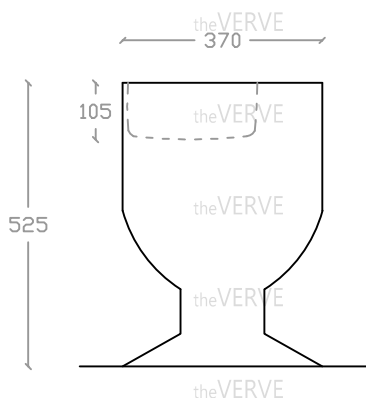

theVERVE SHARRIDENS VSB 20010

Children Standing Basin

Basin : L370mm x W365mm x H525mm

Top view

Side view

*ALL MEASUREMENT ARE CORRECT AS PER DATE OF MEASUREMENT

*ALL DIMENSION TOLERANCE $\pm 10\text{mm}$

*WEIGHT TOLERANCE $\pm 5\%$