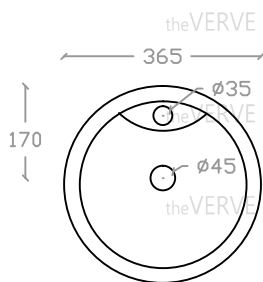

theVERVE SHARRIDENS VSB 20010

Children Standing Basin

Basin : L370mm x W365mm x H525mm

Top view

Side view

*ALL MEASUREMENT ARE CORRECT AS PER DATE OF MEASUREMENT

*ALL DIMENSION TOLERANCE $\pm 10\text{mm}$

*WEIGHT TOLERANCE $\pm 5\%$