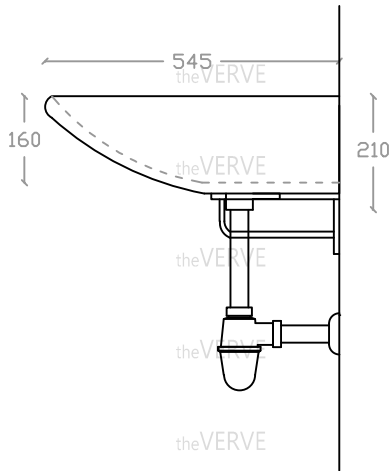

theVERVE SHARRIDENS VB 20010

Handicapped Basin (With Brackets)

Basin : L545mm x W575mm x H210mm

Top view

Side view

Front view

- *ALL MEASUREMENT ARE CORRECT AS PER DATE OF MEASUREMENT
- *ALL DIMENSION TOLERANCE $\pm 10\text{mm}$
- *WEIGHT TOLERANCE $\pm 5\%$