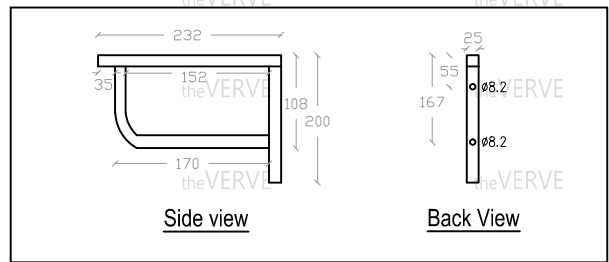

theVERVE SHARRIDENS VB 20010

Handicapped Basin (With Brackets)

Basin : L545mm x W575mm x H210mm

Top view

Side view

Front view

- *ALL MEASUREMENT ARE CORRECT AS PER DATE OF MEASUREMENT
- *ALL DIMENSION TOLERANCE $\pm 10\text{mm}$
- *WEIGHT TOLERANCE $\pm 5\%$