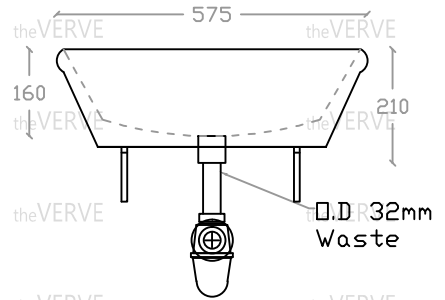

theVERVE SHARRIDENS VB 20010

Handicapped Basin (With Brackets)

Basin : L545mm x W575mm x H210mm

Top view

Side view

Front view

- *ALL MEASUREMENT ARE CORRECT AS PER DATE OF MEASUREMENT
- *ALL DIMENSION TOLERANCE $\pm 10\text{mm}$
- *WEIGHT TOLERANCE $\pm 5\%$