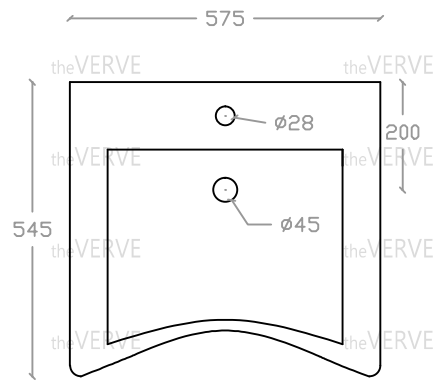

theVERVE SHARRIDENS VB 20010

Handicapped Basin (With Brackets)

Basin : L545mm x W575mm x H210mm

Top view

Side view

Front view

- *ALL MEASUREMENT ARE CORRECT AS PER DATE OF MEASUREMENT
- *ALL DIMENSION TOLERANCE $\pm 10\text{mm}$
- *WEIGHT TOLERANCE $\pm 5\%$