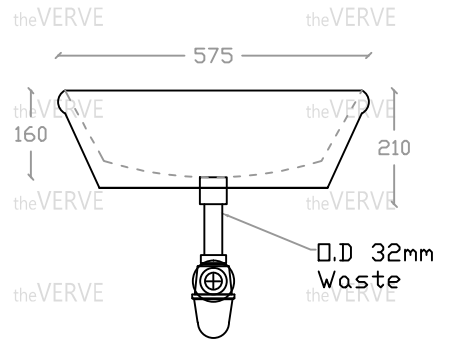

theVERVE SHARRIDENS VB 20010

Handicapped Basin

Basin : L545mm x W575mm x H210mm

Top view

Side view

Front view

- *ALL MEASUREMENT ARE CORRECT AS PER DATE OF MEASUREMENT
- *ALL DIMENSION TOLERANCE ± 10 mm
- *WEIGHT TOLERANCE $\pm 5\%$