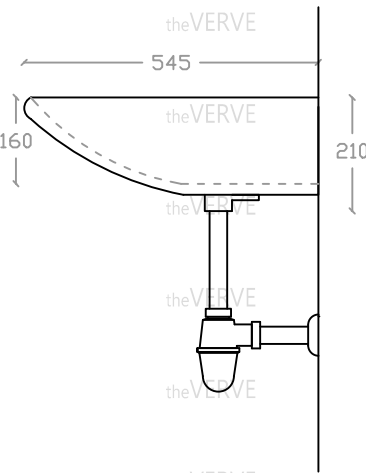

theVERVE SHARRIDENS VB 20010

Handicapped Basin

Basin : L545mm x W575mm x H210mm

Top view

Side view

Front view

- *ALL MEASUREMENT ARE CORRECT AS PER DATE OF MEASUREMENT
- *ALL DIMENSION TOLERANCE ± 10 mm
- *WEIGHT TOLERANCE $\pm 5\%$