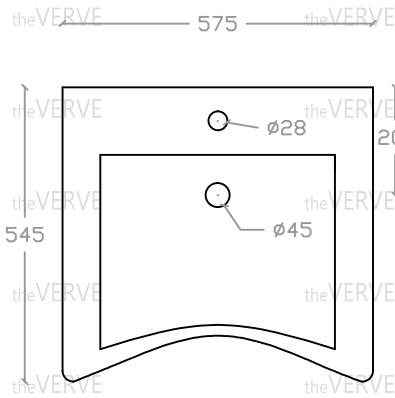

theVERVE SHARRIDENS VB 20010

Handicapped Basin

Basin : L545mm x W575mm x H210mm

Top view

Side view

Front view

- *ALL MEASUREMENT ARE CORRECT AS PER DATE OF MEASUREMENT
- *ALL DIMENSION TOLERANCE ± 10 mm
- *WEIGHT TOLERANCE $\pm 5\%$