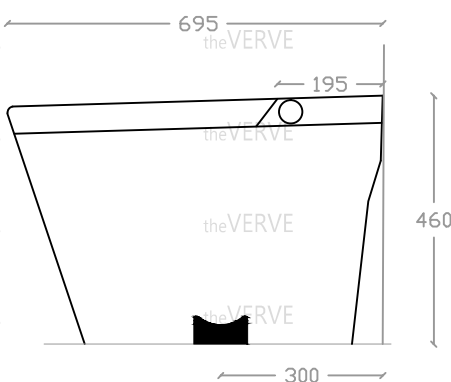

theVERVE MONTE CRISTO VW 1039

Smart Siphonic One-Piece Toilet

Size : L695mm x W390mm x H460mm

S Trap: 300mm

Top view

Side view

Front view

*ALL MEASUREMENT ARE CORRECT AS PER DATE OF MEASUREMENT

*ALL DIMENSION TOLERANCE $\pm 10\text{mm}$

*WEIGHT TOLERANCE $\pm 5\%$

Measurement By:	Victor	Verified By:		Prepared By:	Victor
	24.09.2024				23.07.2025

the **VERVE**
COLLEZIONE DI LUSSO