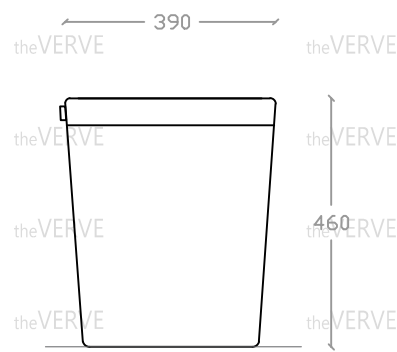

theVERVE MONTE CRISTO VW 1039

Smart Siphonic One-Piece Toilet

Size : L695mm x W390mm x H460mm

S Trap: 300mm

Top view

Side view

Front view

*ALL MEASUREMENT ARE CORRECT AS PER DATE OF MEASUREMENT

*ALL DIMENSION TOLERANCE $\pm 10\text{mm}$

*WEIGHT TOLERANCE $\pm 5\%$

Measurement By:	Victor	Verified By:		Prepared By:	Victor
	24.09.2024				23.07.2025

the **VERVE**
COLLEZIONE DI LUSSO