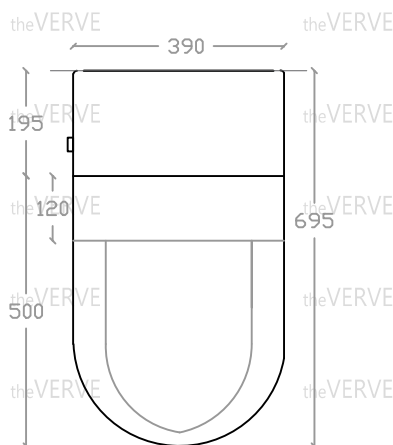

theVERVE MONTE CRISTO VW 1039

Smart Siphonic One-Piece Toilet

Size : L695mm x W390mm x H460mm

S Trap: 300mm

Top view

Side view

Front view

*ALL MEASUREMENT ARE CORRECT AS PER DATE OF MEASUREMENT

*ALL DIMENSION TOLERANCE $\pm 10\text{mm}$

*WEIGHT TOLERANCE $\pm 5\%$

Measurement By:	Victor	Verified By:		Prepared By:	Victor
	24.09.2024				23.07.2025

the **VERVE**
COLLEZIONE DI LUSSO