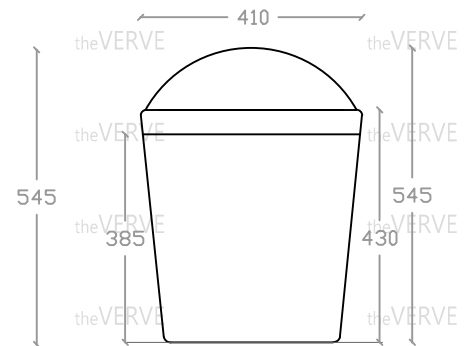

theVERVE MONTE CRISTO VW 1029

Smart One-Piece Toilet

Size : L685mm x W410mm x H545mm

S Trap: 250mm

Top view

Side view

Front view

*ALL MEASUREMENT ARE CORRECT AS PER DATE OF MEASUREMENT

*ALL DIMENSION TOLERANCE $\pm 10\text{mm}$

*WEIGHT TOLERANCE $\pm 5\%$

Measurement By:	Rebekah & Karna & Hui Yu	Verified By:		Prepared By:	Victor
	01.07.2024				23.07.2025

the **VERVE**
COLLEZIONE DI LUSSO