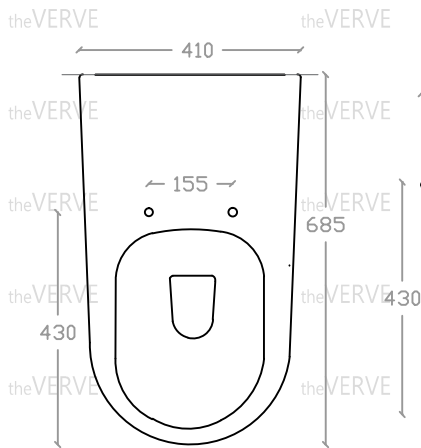

theVERVE MONTE CRISTO VW 1029

Smart One-Piece Toilet

Size : L685mm x W410mm x H545mm

S Trap: 250mm

Top view

Side view

Front view

*ALL MEASUREMENT ARE CORRECT AS PER DATE OF MEASUREMENT

*ALL DIMENSION TOLERANCE $\pm 10\text{mm}$

*WEIGHT TOLERANCE $\pm 5\%$

Measurement By:	Rebekah & Karna & Hui Yu	Verified By:		Prepared By:	Victor
	01.07.2024				23.07.2025

the **VERVE**
COLLEZIONE DI LUSSO