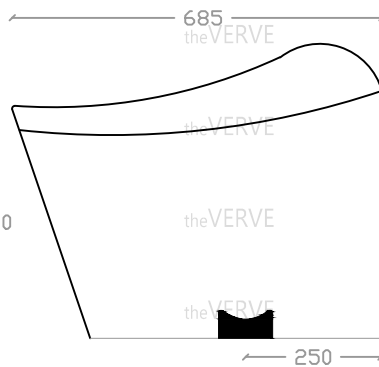

theVERVE MONTE CRISTO VW 1029

Smart One-Piece Toilet

Size : L685mm x W410mm x H545mm

S Trap: 250mm

Top view

Side view

Front view

*ALL MEASUREMENT ARE CORRECT AS PER DATE OF MEASUREMENT

*ALL DIMENSION TOLERANCE $\pm 10\text{mm}$

*WEIGHT TOLERANCE $\pm 5\%$

Measurement By:	Rebekah & Karna & Hui Yu	Verified By:		Prepared By:	Victor
	01.07.2024				23.07.2025

the **VERVE**
COLLEZIONE DI LUSSO