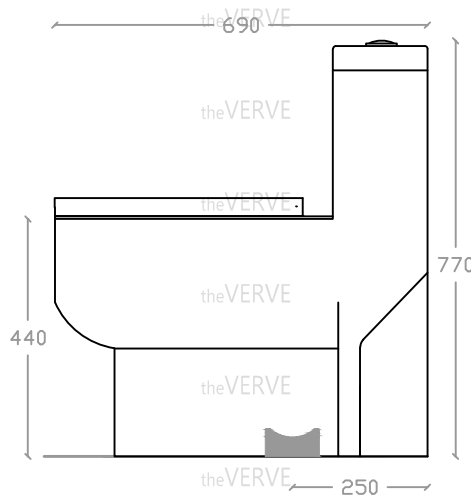

## theVERVE DRESDALE VW 1033

Rimless Washdown One-Piece WC Suite

Size : L690mm x W375mm x H770mm

S Trap: 250mm

Top view

Side view

Front view

\*ALL MEASUREMENT ARE CORRECT AS PER DATE OF MEASUREMENT

\*ALL DIMENSION TOLERANCE  $\pm 10$ mm

\*WEIGHT TOLERANCE  $\pm 5\%$

Measurement By:	Rebekah	Verified By:	Ms Chen	Prepared By:	Victor
	30.06.2022		30.06.2022		20.08.2025

the **VERVE**  
COLLEZIONE DI LUSO