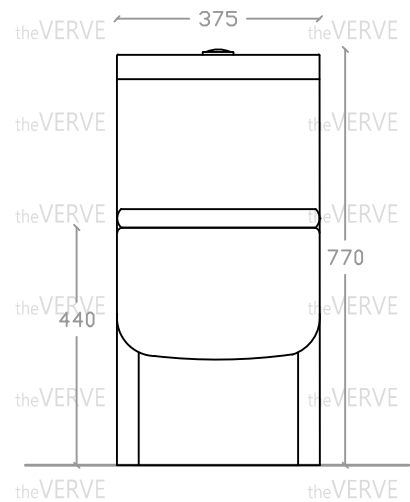

## theVERVE DRESDALE VW 1033

Rimless Washdown One-Piece WC Suite

Size : L690mm x W375mm x H770mm

S Trap: 250mm

Top view

Side view

Front view

\*ALL MEASUREMENT ARE CORRECT AS PER DATE OF MEASUREMENT

\*ALL DIMENSION TOLERANCE  $\pm 10$ mm

\*WEIGHT TOLERANCE  $\pm 5\%$

Measurement By:	Rebekah	Verified By:	Ms Chen	Prepared By:	Victor
	30.06.2022		30.06.2022		20.08.2025

the **VERVE**  
COLLEZIONE DI LUSO