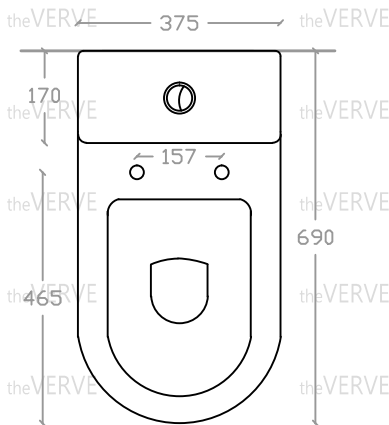

## theVERVE DRESDALE VW 1033

Rimless Washdown One-Piece WC Suite

Size : L690mm x W375mm x H770mm

S Trap: 250mm

Top view

Side view

Front view

\*ALL MEASUREMENT ARE CORRECT AS PER DATE OF MEASUREMENT

\*ALL DIMENSION TOLERANCE  $\pm 10$ mm

\*WEIGHT TOLERANCE  $\pm 5\%$

Measurement By:	Rebekah	Verified By:	Ms Chen	Prepared By:	Victor
	30.06.2022		30.06.2022		20.08.2025

the **VERVE**  
COLLEZIONE DI LUSO