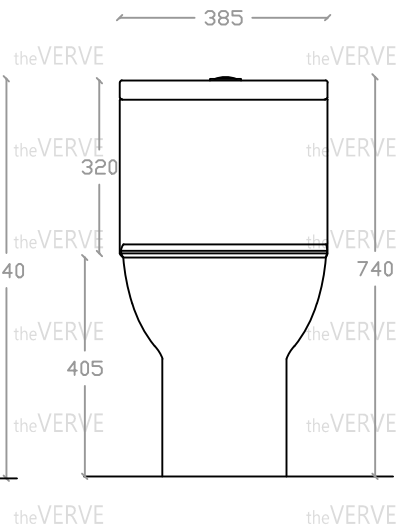

theVERVE DEPONT VW 2017

Rimless Close-Coupled Washdown WC

Size : L670mm x W385mm x H740mm

P Trap: 180mm

S Trap: 250mm

Top view

Side view

Front view

*ALL MEASUREMENT ARE CORRECT AS PER DATE OF MEASUREMENT

*ALL DIMENSION TOLERANCE ± 10 mm

*WEIGHT TOLERANCE $\pm 5\%$

Measurement By:	Victor	Verified By:		Prepared By:	Victor
	30.05.2024				21.07.2025

the **VERVE**
COLLEZIONE DI LUSO