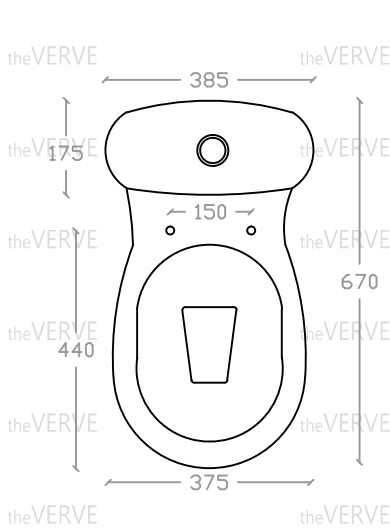

theVERVE DEPONT VW 2017

Rimless Close-Coupled Washdown WC

Size : L670mm x W385mm x H740mm

P Trap: 180mm

S Trap: 250mm

Top view

Side view

Front view

*ALL MEASUREMENT ARE CORRECT AS PER DATE OF MEASUREMENT

*ALL DIMENSION TOLERANCE ± 10 mm

*WEIGHT TOLERANCE $\pm 5\%$

Measurement By:	Victor	Verified By:		Prepared By:	Victor
	30.05.2024				21.07.2025

the **VERVE**
COLLEZIONE DI LUSO