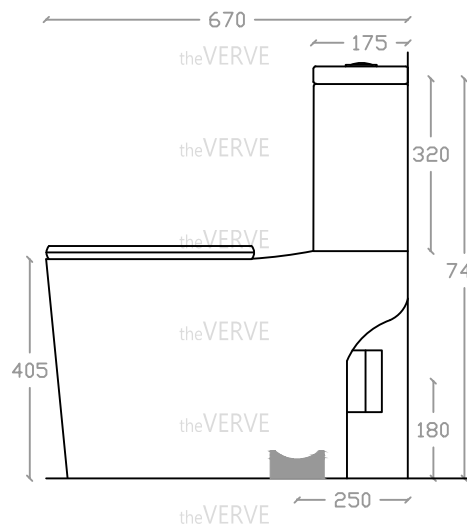

theVERVE DEPONT VW 2017

Rimless Close-Coupled Washdown WC

Size : L670mm x W385mm x H740mm

P Trap: 180mm

S Trap: 250mm

Top view

Side view

Front view

*ALL MEASUREMENT ARE CORRECT AS PER DATE OF MEASUREMENT

*ALL DIMENSION TOLERANCE ± 10 mm

*WEIGHT TOLERANCE $\pm 5\%$

Measurement By:	Victor	Verified By:		Prepared By:	Victor
	30.05.2024				21.07.2025

the **VERVE**
COLLEZIONE DI LUSO