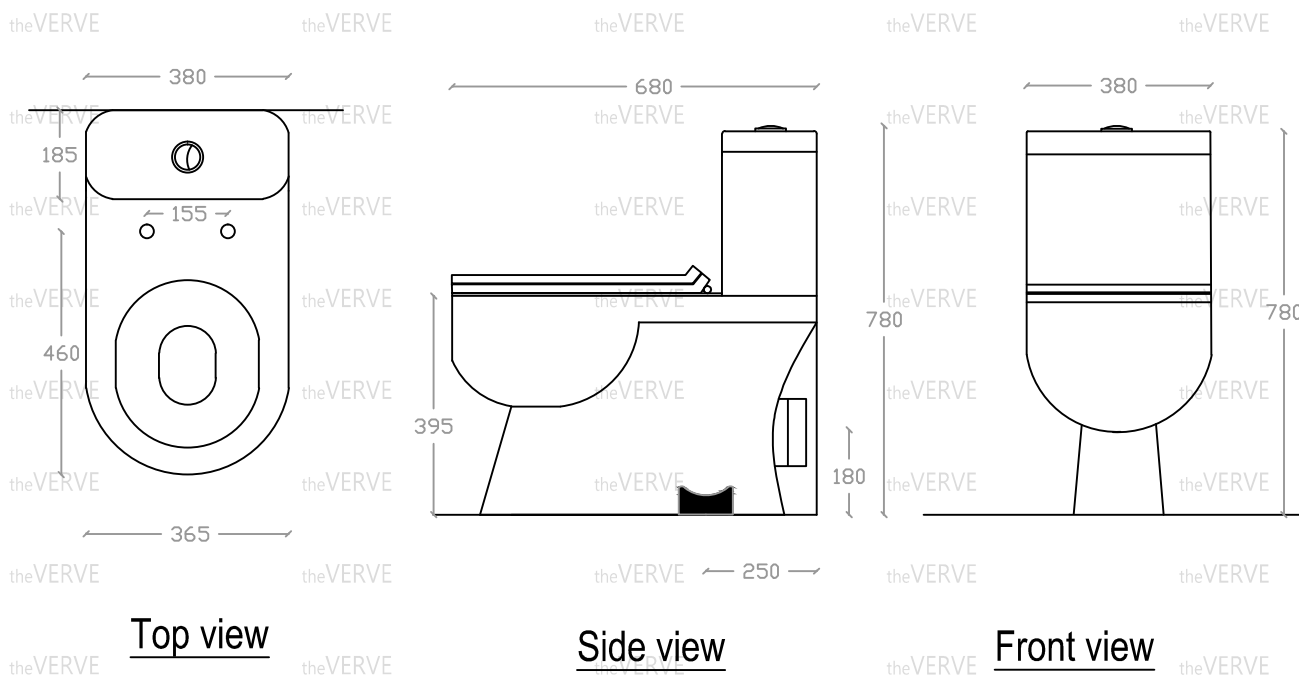

## theVERVE DEPONT VW 2007

Rimless Close-Coupled Washdown WC

Size : L680mm x W380mm x H780mm

P Trap: 180mm

S Trap: 250mm

\*ALL MEASUREMENT ARE CORRECT AS PER DATE OF MEASUREMENT

\*ALL DIMENSION TOLERANCE  $\pm 10\text{mm}$

\*WEIGHT TOLERANCE  $\pm 5\%$

Measurement By:	Rebekah	Verified By:	Ms Chen	Prepared By:	Victor
	30.05.2022		30.05.2022		21.07.2025

the **VERVE**  
COLLEZIONE DI LUSO