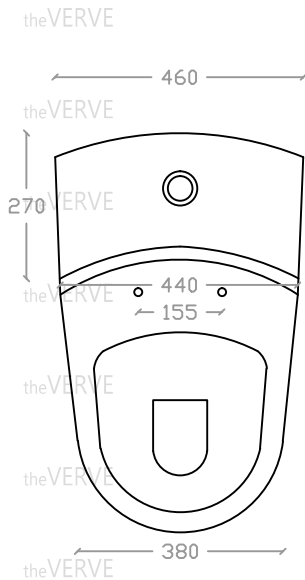

## theVERVE DEPONT VW 1077

Rimless Washdown One-Piece WC Suite

Size : L740mm x W460mm x H615mm

P Trap: 180mm

S Trap: 250mm

Top view

Side view

Front view

\*ALL MEASUREMENT ARE CORRECT AS PER DATE OF MEASUREMENT

\*ALL DIMENSION TOLERANCE  $\pm 10$ mm

\*WEIGHT TOLERANCE  $\pm 5\%$

Measurement By:	Victor	Verified By:		Prepared By:	Victor
	11.04.2025				21.07.2025