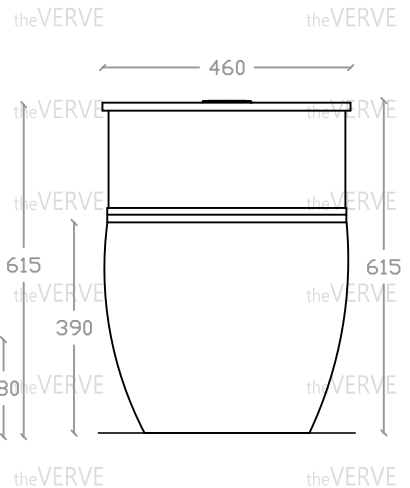

## theVERVE DEPONT VW 1077

Rimless Washdown One-Piece WC Suite

Size : L740mm x W460mm x H615mm

P Trap: 180mm

S Trap: 250mm

Top view

Side view

Front view

\*ALL MEASUREMENT ARE CORRECT AS PER DATE OF MEASUREMENT

\*ALL DIMENSION TOLERANCE  $\pm 10$ mm

\*WEIGHT TOLERANCE  $\pm 5\%$

Measurement By:	Victor	Verified By:		Prepared By:	Victor
	11.04.2025				21.07.2025