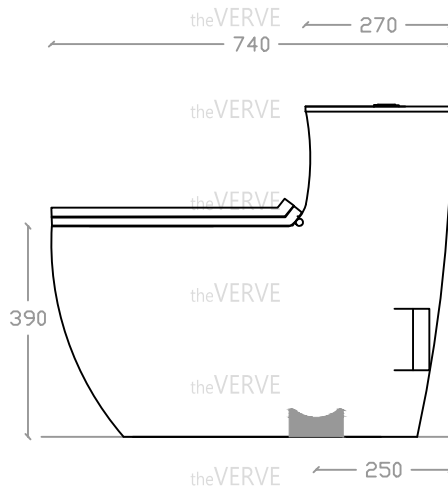

## theVERVE DEPONT VW 1077

Rimless Washdown One-Piece WC Suite

Size : L740mm x W460mm x H615mm

P Trap: 180mm

S Trap: 250mm

Top view

Side view

Front view

\*ALL MEASUREMENT ARE CORRECT AS PER DATE OF MEASUREMENT

\*ALL DIMENSION TOLERANCE  $\pm 10$ mm

\*WEIGHT TOLERANCE  $\pm 5\%$

Measurement By:	Victor	Verified By:		Prepared By:	Victor
	11.04.2025				21.07.2025