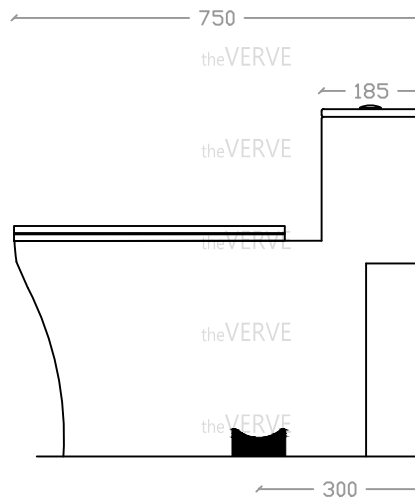

theVERVE DEPONT VW 1057

Rimless Washdown One-Piece WC Suite

Size : L750mm x W385mm x H650mm

S Trap: 300mm

Top view

Side view

Front view

*ALL MEASUREMENT ARE CORRECT AS PER DATE OF MEASUREMENT

*ALL DIMENSION TOLERANCE $\pm 10\text{mm}$

*WEIGHT TOLERANCE $\pm 5\%$

Measurement By:	Victor	Verified By:		Prepared By:	Victor
	08.07.2024				21.07.2025

the **VERVE**
COLLEZIONE DI LUSO