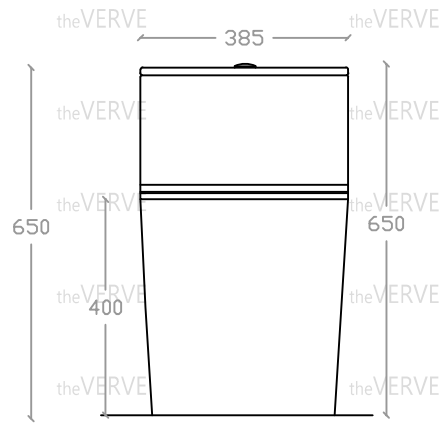

theVERVE DEPONT VW 1057

Rimless Washdown One-Piece WC Suite

Size : L750mm x W385mm x H650mm

S Trap: 300mm

Top view

Side view

Front view

*ALL MEASUREMENT ARE CORRECT AS PER DATE OF MEASUREMENT

*ALL DIMENSION TOLERANCE $\pm 10\text{mm}$

*WEIGHT TOLERANCE $\pm 5\%$

Measurement By:	Victor	Verified By:		Prepared By:	Victor
	08.07.2024				21.07.2025

the **VERVE**
COLLEZIONE DI LUSO