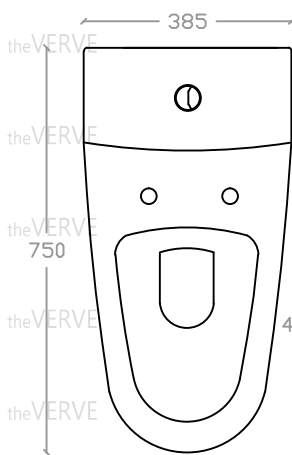

theVERVE DEPONT VW 1057

Rimless Washdown One-Piece WC Suite

Size : L750mm x W385mm x H650mm

S Trap: 300mm

Top view

Side view

Front view

*ALL MEASUREMENT ARE CORRECT AS PER DATE OF MEASUREMENT

*ALL DIMENSION TOLERANCE $\pm 10\text{mm}$

*WEIGHT TOLERANCE $\pm 5\%$

Measurement By:	Victor	Verified By:		Prepared By:	Victor
	08.07.2024				21.07.2025

the **VERVE**
COLLEZIONE DI LUSO