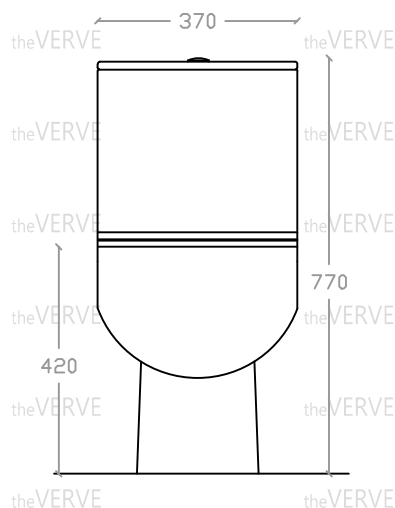

## theVERVE DEPONT VW 1047

Box Rim Washdown One-Piece WC Suite

Size : L750mm x W370mm x H770mm

S Trap: 255mm

Top view

Side view

Front view

\*ALL MEASUREMENT ARE CORRECT AS PER DATE OF MEASUREMENT

\*ALL DIMENSION TOLERANCE  $\pm 10\text{mm}$

\*WEIGHT TOLERANCE  $\pm 5\%$

Measurement By:	Rebekah & Wooi Jun	Verified By:		Prepared By:	Victor
	19.07.2023				18.07.2025

the **VERVE**  
COLLEZIONE DI LUSO