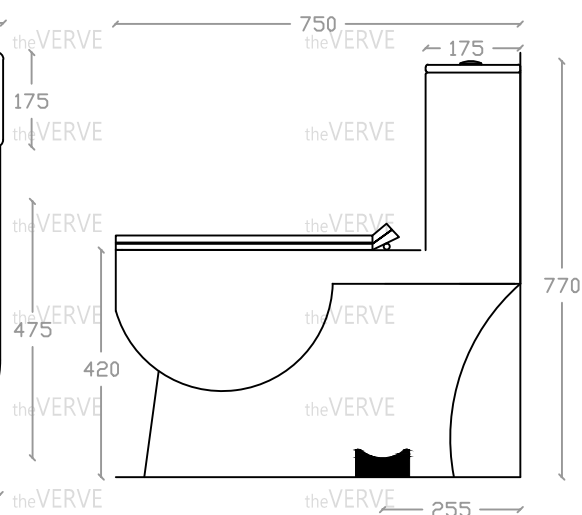

## theVERVE DEPONT VW 1047

Box Rim Washdown One-Piece WC Suite

Size : L750mm x W370mm x H770mm

S Trap: 255mm

Top view

Side view

Front view

\*ALL MEASUREMENT ARE CORRECT AS PER DATE OF MEASUREMENT

\*ALL DIMENSION TOLERANCE  $\pm 10\text{mm}$

\*WEIGHT TOLERANCE  $\pm 5\%$

Measurement By:	Rebekah & Wooi Jun	Verified By:		Prepared By:	Victor
	19.07.2023				18.07.2025

the **VERVE**  
COLLEZIONE DI LUSO