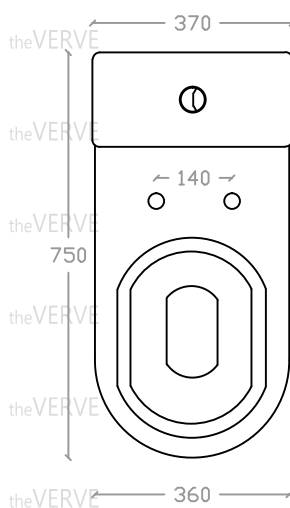

## theVERVE DEPONT VW 1047

Box Rim Washdown One-Piece WC Suite

Size : L750mm x W370mm x H770mm

S Trap: 255mm

Top view

Side view

Front view

\*ALL MEASUREMENT ARE CORRECT AS PER DATE OF MEASUREMENT

\*ALL DIMENSION TOLERANCE  $\pm 10\text{mm}$

\*WEIGHT TOLERANCE  $\pm 5\%$

Measurement By:	Rebekah & Wooi Jun	Verified By:		Prepared By:	Victor
	19.07.2023				18.07.2025

the **VERVE**  
COLLEZIONE DI LUSO