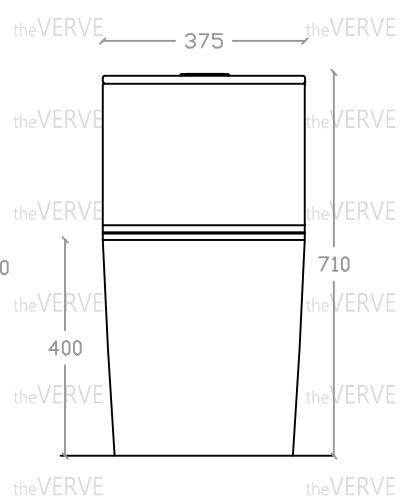

## theVERVE DEPONT VW 1037

Rimless Washdown One-Piece WC Suite

Size : L700mm x W375mm x H710mm

P Trap: 180mm

S Trap: 250mm

Top view

Side view

Front view

\*ALL MEASUREMENT ARE CORRECT AS PER DATE OF MEASUREMENT

\*ALL DIMENSION TOLERANCE  $\pm 10$ mm

\*WEIGHT TOLERANCE  $\pm 5\%$

Measurement By:	Rebekah & Victor	Verified By:		Prepared By:	Victor
	30.01.2024				17.07.2025