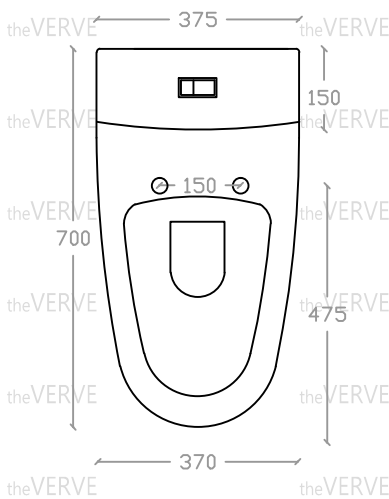

## theVERVE DEPONT VW 1037

Rimless Washdown One-Piece WC Suite

Size : L700mm x W375mm x H710mm

P Trap: 180mm

S Trap: 250mm

Top view

Side view

Front view

\*ALL MEASUREMENT ARE CORRECT AS PER DATE OF MEASUREMENT

\*ALL DIMENSION TOLERANCE  $\pm 10$ mm

\*WEIGHT TOLERANCE  $\pm 5\%$

Measurement By:	Rebekah & Victor	Verified By:		Prepared By:	Victor
	30.01.2024				17.07.2025