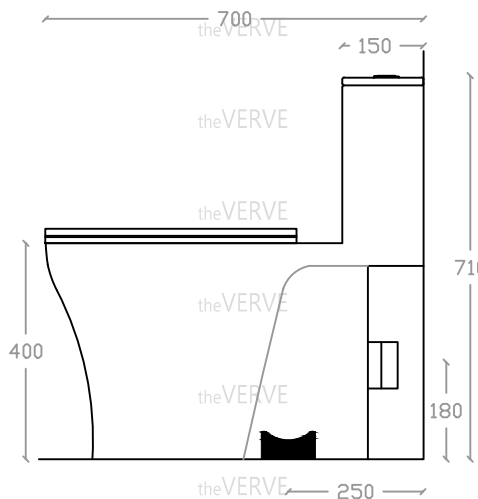

## theVERVE DEPONT VW 1037

Rimless Washdown One-Piece WC Suite

Size : L700mm x W375mm x H710mm

P Trap: 180mm

S Trap: 250mm

Top view

Side view

Front view

\*ALL MEASUREMENT ARE CORRECT AS PER DATE OF MEASUREMENT

\*ALL DIMENSION TOLERANCE  $\pm 10$ mm

\*WEIGHT TOLERANCE  $\pm 5\%$

Measurement By:	Rebekah & Victor	Verified By:		Prepared By:	Victor
	30.01.2024				17.07.2025