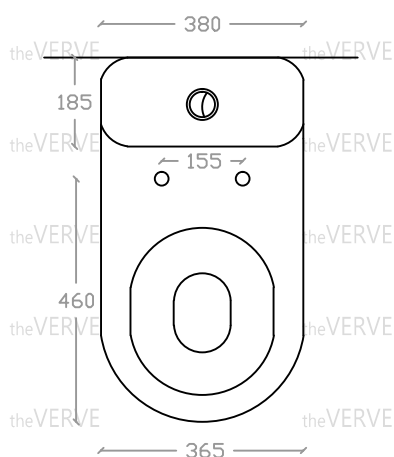

## theVERVE DEPONT VW 1027

Rimless Washdown One-Piece WC Suite

Size : L690mm x W380mm x H760mm

P Trap: 180mm

S Trap: 250mm

Top view

Side view

Front view

\*ALL MEASUREMENT ARE CORRECT AS PER DATE OF MEASUREMENT

\*ALL DIMENSION TOLERANCE  $\pm 10$ mm

\*WEIGHT TOLERANCE  $\pm 5\%$

Measurement By:	Rebekah & Richie	Verified By:	Ms Chen	Prepared By:	Victor
	05.10.2022		05.10.2022		17.07.2025