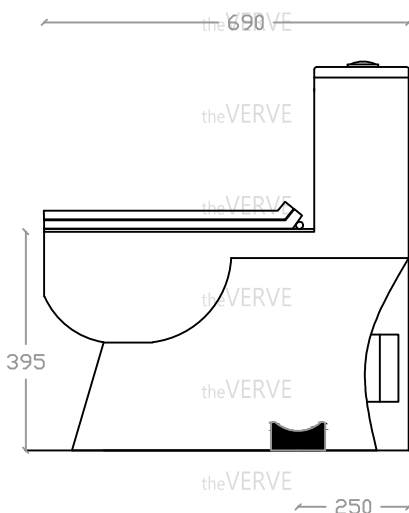

## theVERVE DEPONT VW 1027

Rimless Washdown One-Piece WC Suite

Size : L690mm x W380mm x H760mm

P Trap: 180mm

S Trap: 250mm

Top view

Side view

Front view

\*ALL MEASUREMENT ARE CORRECT AS PER DATE OF MEASUREMENT

\*ALL DIMENSION TOLERANCE  $\pm 10$ mm

\*WEIGHT TOLERANCE  $\pm 5\%$

Measurement By:	Rebekah & Richie	Verified By:	Ms Chen	Prepared By:	Victor
	05.10.2022		05.10.2022		17.07.2025