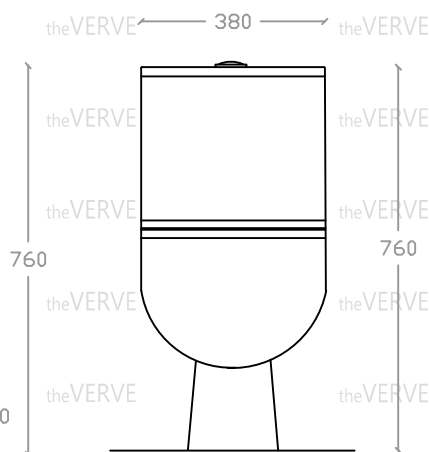

## theVERVE DEPONT VW 1027

Rimless Washdown One-Piece WC Suite

Size : L690mm x W380mm x H760mm

P Trap: 180mm

S Trap: 250mm

Top view

Side view

Front view

\*ALL MEASUREMENT ARE CORRECT AS PER DATE OF MEASUREMENT

\*ALL DIMENSION TOLERANCE  $\pm 10$ mm

\*WEIGHT TOLERANCE  $\pm 5\%$

Measurement By:	Rebekah & Richie	Verified By:	Ms Chen	Prepared By:	Victor
	05.10.2022		05.10.2022		17.07.2025