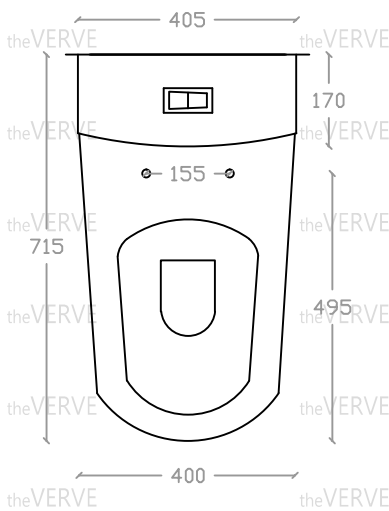

theVERVE DEPONT VW 1017

One-Piece Tornado Jet-Siphonic WC

Size : L715mm x W405mm x H635mm

S Trap: 300mm

Top view

Side view

Front view

*ALL MEASUREMENT ARE CORRECT AS PER DATE OF MEASUREMENT

*ALL DIMENSION TOLERANCE ± 10 mm

*WEIGHT TOLERANCE $\pm 5\%$

Measurement By:	Victor	Verified By:		Prepared By:	Victor
	22.03.2024				17.07.2025

the **VERVE**
COLLEZIONE DI LUSO