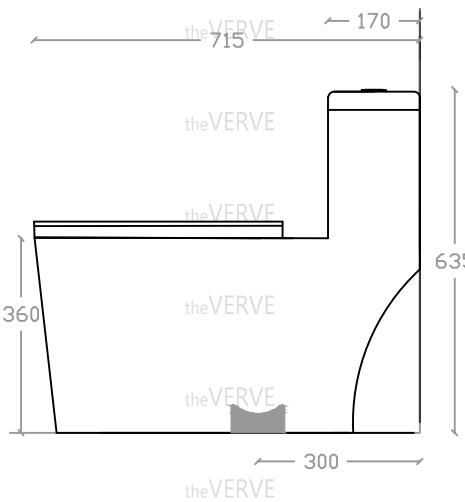

theVERVE DEPONT VW 1017

One-Piece Tornado Jet-Siphonic WC

Size : L715mm x W405mm x H635mm

S Trap: 300mm

Top view

Side view

Front view

*ALL MEASUREMENT ARE CORRECT AS PER DATE OF MEASUREMENT

*ALL DIMENSION TOLERANCE ± 10 mm

*WEIGHT TOLERANCE $\pm 5\%$

Measurement By:	Victor	Verified By:		Prepared By:	Victor
	22.03.2024				17.07.2025

the **VERVE**
COLLEZIONE DI LUSO