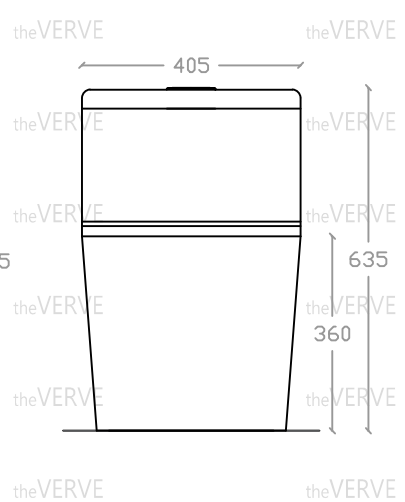

theVERVE DEPONT VW 1017

One-Piece Tornado Jet-Siphonic WC

Size : L715mm x W405mm x H635mm

S Trap: 300mm

Top view

Side view

Front view

*ALL MEASUREMENT ARE CORRECT AS PER DATE OF MEASUREMENT

*ALL DIMENSION TOLERANCE ± 10 mm

*WEIGHT TOLERANCE $\pm 5\%$

Measurement By:	Victor	Verified By:		Prepared By:	Victor
	22.03.2024				17.07.2025

the **VERVE**
COLLEZIONE DI LUSO