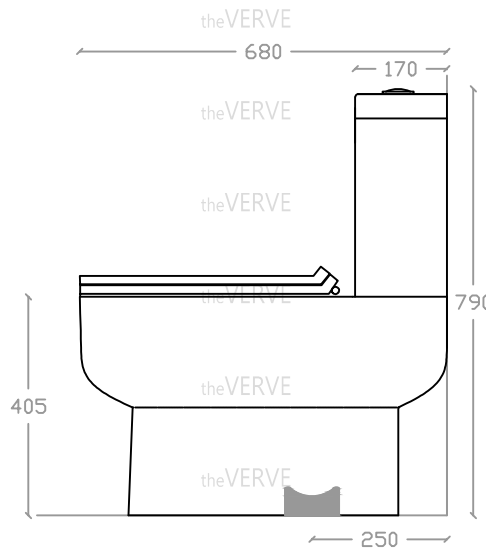

theVERVE CARTYA VW 2004

Close Coupled Washdown WC

Size : L680mm x W385mm x H790mm

S Trap: 250mm

Top view

Side view

Front view

*ALL MEASUREMENT ARE CORRECT AS PER DATE OF MEASUREMENT

*ALL DIMENSION TOLERANCE $\pm 10\text{mm}$

*WEIGHT TOLERANCE $\pm 5\%$

Measurement By:	Rebekah & Richie	Verified By:	Ms Chen	Prepared By:	Victor
	09.06.2022		09.06.2022		14.07.2025

the **VERVE**
COLLEZIONE DI LUSO