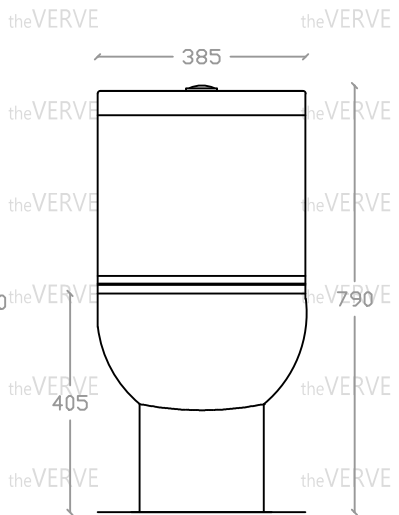

theVERVE CARTYA VW 2004

Close Coupled Washdown WC

Size : L680mm x W385mm x H790mm

S Trap: 250mm

Top view

Side view

Front view

*ALL MEASUREMENT ARE CORRECT AS PER DATE OF MEASUREMENT

*ALL DIMENSION TOLERANCE $\pm 10\text{mm}$

*WEIGHT TOLERANCE $\pm 5\%$

Measurement By:	Rebekah & Richie	Verified By:	Ms Chen	Prepared By:	Victor
	09.06.2022		09.06.2022		14.07.2025

the **VERVE**
COLLEZIONE DI LUSO