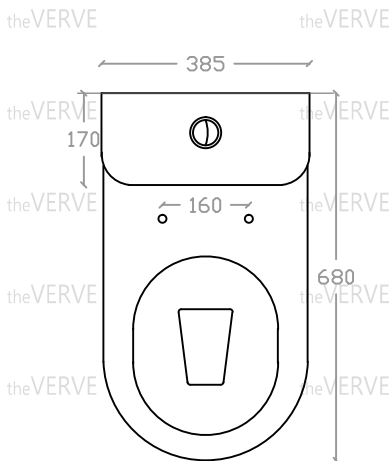

theVERVE CARTYA VW 2004

Close Coupled Washdown WC

Size : L680mm x W385mm x H790mm

S Trap: 250mm

Top view

Side view

Front view

*ALL MEASUREMENT ARE CORRECT AS PER DATE OF MEASUREMENT

*ALL DIMENSION TOLERANCE $\pm 10\text{mm}$

*WEIGHT TOLERANCE $\pm 5\%$

Measurement By:	Rebekah & Richie	Verified By:	Ms Chen	Prepared By:	Victor
	09.06.2022		09.06.2022		14.07.2025

the **VERVE**
COLLEZIONE DI LUSO