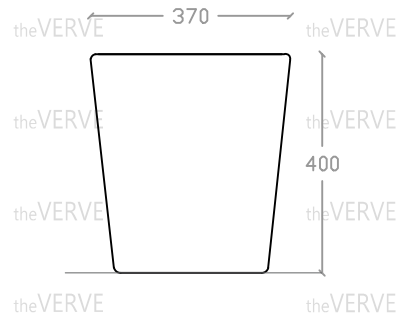

theVERVE CARTYA VW 1044

Rimless Back To Wall WC Suite

Size : L555mm x W370mm x H400mm

P Trap: 180mm

S Trap: 8" P-S (B212-6) - 60mm

10" P-S (B212-10) - 115mm

12" P-S (B212-12) - 165mm

Top view

Side view

Front view

*ALL MEASUREMENT ARE CORRECT AS PER DATE OF MEASUREMENT

*ALL DIMENSION TOLERANCE $\pm 10\text{mm}$

*WEIGHT TOLERANCE $\pm 5\%$

Measurement By:	Victor	Verified By:		Prepared By:	Victor
	06.03.2025				14.07.2025