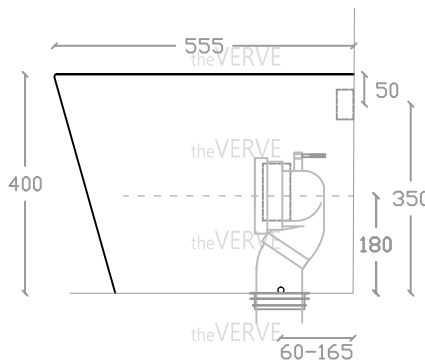

theVERVE CARTYA VW 1044

Rimless Back To Wall WC Suite

Size : L555mm x W370mm x H400mm

P Trap: 180mm

S Trap: 8" P-S (B212-6) - 60mm

10" P-S (B212-10) - 115mm

12" P-S (B212-12) - 165mm

Top view

Side view

Front view

*ALL MEASUREMENT ARE CORRECT AS PER DATE OF MEASUREMENT

*ALL DIMENSION TOLERANCE $\pm 10\text{mm}$

*WEIGHT TOLERANCE $\pm 5\%$

Measurement By:	Victor	Verified By:		Prepared By:	Victor
	06.03.2025				14.07.2025