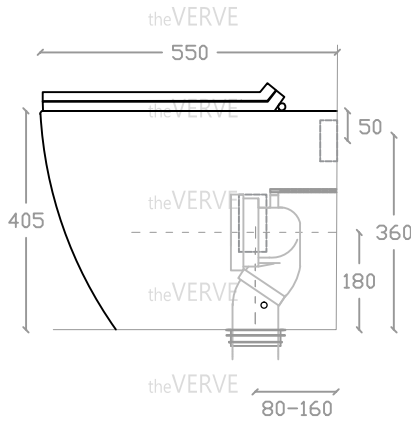

theVERVE CARTYA VW 1034

Rimless Back To Wall WC Suite

Size : L550mm x W360mm x H405mm

P Trap: 180mm

S Trap: 8" P-S Connector - 80mm

10" P-S Connector - 120mm

12" P-S Connector - 160mm

Top view

Side view

Front view

*ALL MEASUREMENT ARE CORRECT AS PER DATE OF MEASUREMENT

*ALL DIMENSION TOLERANCE $\pm 10\text{mm}$

*WEIGHT TOLERANCE $\pm 5\%$

Measurement By:	Victor	Verified By:		Prepared By:	Victor
	16.04.2024				14.07.2025