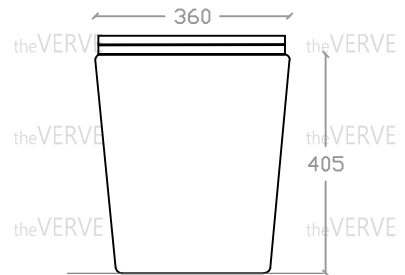

theVERVE CARTYA VW 1034

Rimless Back To Wall WC Suite

Size : L550mm x W360mm x H405mm

P Trap: 180mm

S Trap: 8" P-S Connector - 80mm

10" P-S Connector - 120mm

12" P-S Connector - 160mm

Top view

Side view

Front view

*ALL MEASUREMENT ARE CORRECT AS PER DATE OF MEASUREMENT

*ALL DIMENSION TOLERANCE $\pm 10\text{mm}$

*WEIGHT TOLERANCE $\pm 5\%$

Measurement By:	Victor	Verified By:		Prepared By:	Victor
	16.04.2024				14.07.2025