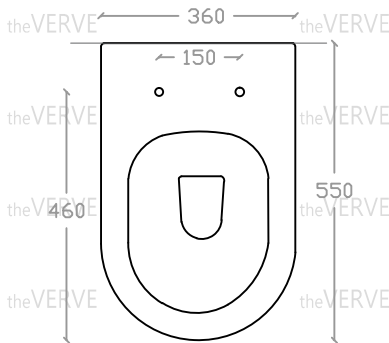

theVERVE CARTYA VW 1034

Rimless Back To Wall WC Suite

Size : L550mm x W360mm x H405mm

P Trap: 180mm

S Trap: 8" P-S Connector - 80mm

10" P-S Connector - 120mm

12" P-S Connector - 160mm

Top view

Side view

Front view

*ALL MEASUREMENT ARE CORRECT AS PER DATE OF MEASUREMENT

*ALL DIMENSION TOLERANCE $\pm 10\text{mm}$

*WEIGHT TOLERANCE $\pm 5\%$

Measurement By:	Victor	Verified By:		Prepared By:	Victor
	16.04.2024				14.07.2025